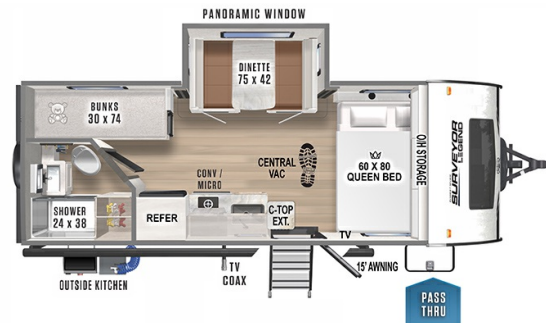

### SPECIFICATIONS

Year	2025
Manufacturer	FOREST RIVER
Brand	SURVEYOR LEGEND
Model	19BHLE
Type	Travel Trailer
Status	New
Stock #	SV478951
Financing Available	✓
Warranty Available	✓
Suspension	N/A
Leveling	N/A
Exterior Length	23.6 ft.
Dry Weight	3777 lbs.
Sleeping Capacity	6 person(s)
Interior Colour	N/A
Exterior Colour	Fiberglass
Slideouts	1

### SELLING FEATURES

Specifications and Features:

- Length (ft): 23'7"
- Width (ft): 7'4"
- Height (ft): 10'9"
- Interior Height (ft): 6'6"
- GVWR (lbs): 4808
- Dry Weight (lbs): 3777
- Payload Capacity (lbs): 1031
- Hitch Weight (lbs): 408
- Number Of Fresh Water Holding Tanks: 1
- Total Fresh Water Tank Capacit...

### OPTIONS & EQUIPMENT

Sleeps up to 6. Our smallest bunkhouse model built rugged enough to handle the haul and capably ready to make memories features; Teddy Bear adult size bunks deep dinette slide-out with storage doors large washroom with extra storage versatile convection microwave oven and residential 60x80 queen bed nestled under our "Stargazer" front window. Newly Added our Sub 4s Outside Kitchen; griddle prep shelf & spray port!