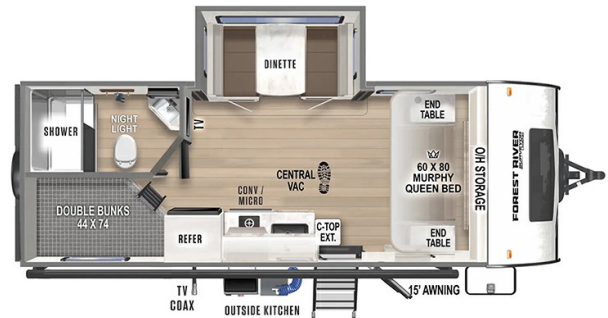

### SPECIFICATIONS

Year	2025
Manufacturer	FOREST RIVER
Brand	SURVEYOR
Model	19MDBLE
Type	Travel Trailer
Status	New
Stock #	49752
Financing Available	✓
Warranty Available	Manufacturer
Suspension	N/A
Leveling	N/A
Exterior Length	23.6 ft.
Dry Weight	4100 lbs.
Sleeping Capacity	6 person(s)
Interior Colour	N/A
Exterior Colour	Fiberglass
Slideouts	1

### SELLING FEATURES

Specifications and Features:

- Length (ft): 23'7"
- Width (ft): 7'4"
- Height (ft): 10'9"
- GVWR (lbs): 5698
- Dry Weight (lbs): 4100
- Payload Capacity (lbs): 1598
- Hitch Weight (lbs): 498
- Number Of Fresh Water Holding Tanks: 1
- Total Fresh Water Tank Capacity (gal): 30
- Number Of Gray ...