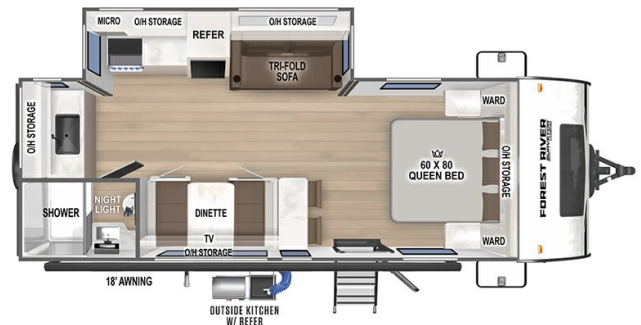

Disclaimer: Product information, pricing and photos are as accurate as possible and are subject to change without notice.

SELLING FEATURES

Specifications and Features:

- Length (ft): 27'0"
- Width (ft): 8'0"
- Height (ft): 11'3"
- GVWR (lbs): 7550
- Dry Weight (lbs): 5493
- Payload Capacity (lbs): 2057
- Hitch Weight (lbs): 550
- Number Of Fresh Water Holding Tanks: 1
- Total Fresh Water Tank Capacity (gal): 40
- Number Of Gray ...

OPTIONS & EQUIPMENT

- DESERT CANYON PACKAGE
- SURVEYOR TURN KEY PACKAGE
- 2025 DIAMOND DEALER PACKAGE - ADDITIONAL 200 WATT SOLAR PANEL
- PROGRAM DISCOUNT
- DEALER DISCOUNT
- DIAMOND DEALER DISCOUNT
- CANADIAN STANDARD Z240
- CSA, Z240
- DEALER PICKUP
- THEATER SEATING IPO TRIFOLD SOFA