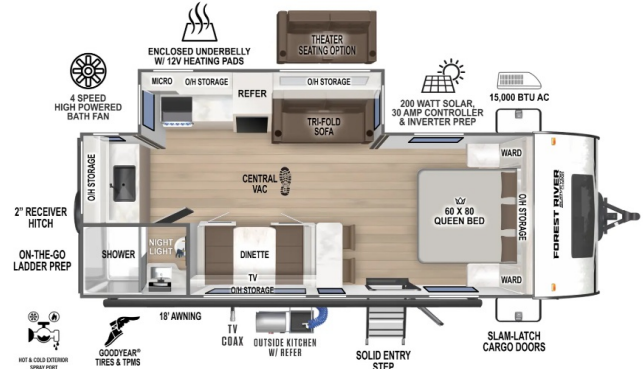

### SPECIFICATIONS

Year	2025
Manufacturer	FOREST RIVER
Brand	SURVEYOR
Model	204MKLE
Type	Travel Trailer
Status	New
Stock #	49751
Financing Available	✓
Warranty Available	Manufacturer
Suspension	N/A
Leveling	N/A
Exterior Length	27.0 ft.
Dry Weight	5493 lbs.
Sleeping Capacity	4 person(s)
Interior Colour	N/A
Exterior Colour	N/A
Slideouts	1

### OPTIONS & EQUIPMENT

- DESERT CANYON PACKAGE
- SURVEYOR TURN KEY PACKAGE
- 2025 DIAMOND DEALER PACKAGE - ADDITIONAL 200 WATT SOLAR PANEL
- PROGRAM DISCOUNT
- DEALER DISCOUNT
- DIAMOND DEALER DISCOUNT
- CANADIAN STANDARD Z240
- CSA, Z240
- DEALER PICKUP
- THEATER SEATING IPO TRIFOLD SOFA