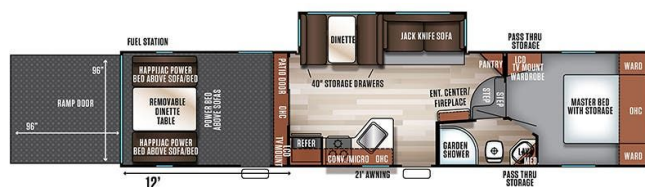

Originally \$44,900

\$245 Bi-Weekly

**2018 FOREST RIVER WOLF PACK 315PACK12**

**SPECIFICATIONS**

Year	2018
Manufacturer	FOREST RIVER
Brand	WOLF PACK
Model	315PACK12
Type	Toy Hauler
Status	PreOwned
Stock #	22729
Financing Available	✘
Warranty Available	✘
Suspension	N/A
Leveling	N/A
Exterior Length	39.3 ft.
Dry Weight	10570 lbs.
Sleeping Capacity	10 person(s)
Interior Colour	Brown
Exterior Colour	Gray / White
Slideouts	1

**Disclaimer:** Product information, pricing and photos are as accurate as possible and are subject to change without notice.

**SELLING FEATURES**

Introducing the 2018 Wolf Pack 315Pack12, from Forest River. The Wolf Pack 315Pack12 offers the ability to sleep in comfort and bring all the toys along for the ride. This toy hauler fifth wheel sleeps up to 10 people. Inside the Wolf Pack 315Pack12, you will find a four seat bench dinette that...

**OPTIONS & EQUIPMENT**

- JACK-KNIFE SOFA
- FOUR SEAT BENCH DINETTE
- POWER AWNING
- MICROWAVE
- POWER LIFT BUNK
- QUEEN BED

Powered by focusRV