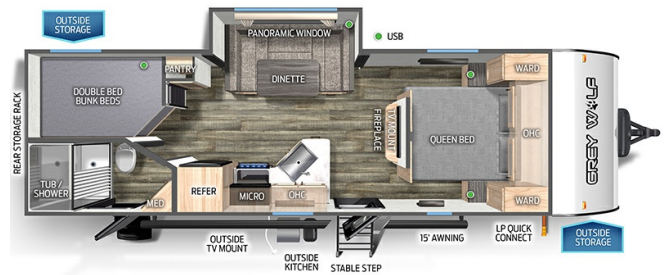

2025 FOREST RIVER CHEROKEE GREY WOLF 23DBH

$28,992.00

Originally $49,279.70

SPECIFICATIONS

Year	2025
Manufacturer	FOREST RIVER
Brand	CHEROKEE GREY WOLF
Model	23DBH
Type	Travel Trailer
Status	New
Stock #	S9139613
Financing Available	✓
Warranty Available	✓
Suspension	N/A
Leveling	N/A
Exterior Length	29.4 ft.
Dry Weight	5301 lbs.
Sleeping Capacity	8 person(s)
Interior Colour	Bryce Canyon
Exterior Colour	Aluminum
Slideouts	1

Disclaimer: Product information, pricing and photos are as accurate as possible and are subject to change without notice.

SELLING FEATURES

Specifications and Features:

- Length (ft): 29'5"
- Width (ft): 8'0"
- Height (ft): 10'6"
- GVWR (lbs): 7621
- Dry Weight (lbs): 5380
- Payload Capacity (lbs): 2241
- Hitch Weight (lbs): 621
- Number Of Fresh Water Holding Tanks: 1
- Total Fresh Water Tank Capacity (gal): 40
- Number Of Gray ...

OPTIONS & EQUIPMENT

Bryce Canyon Decor

Base Camp Package:

- Black Waste Tank Flush out Kit
- Armored Underbelly Tank Enclosure
- Flip Down Travel Rack (Not available on Toyhauler Models)
- Large Exterior Folding Assist Grab Handle
- Outside Shower with Hot and Cold Water
- Outside TV Bracket and Hook Ups
- Power Awning
- RV Grill Quick Connect

Campfire Package:

- 40" Dinette Drawers x 2 on models with slideouts
- Tankless Water Heater
- Bluetooth Radio
- Cabinets in Bedroom
- High Output Attic Fan in Bathroom
- Air Fryer
- Roof Mounted Ducted Air Conditioner (Not available on units under 26')
- Skylight over Shower
- Solid Bedroom Doors (Not available on all models)

Limited Package: