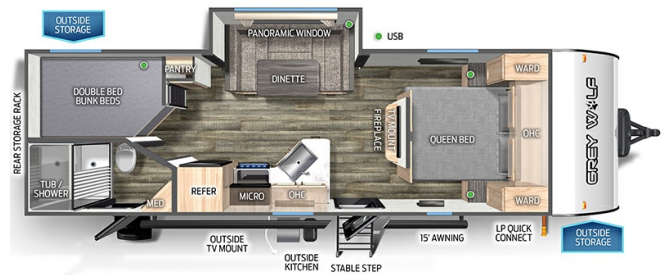

Disclaimer: Product information, pricing and photos are as accurate as possible and are subject to change without notice.

SELLING FEATURES

Specifications and Features:

- Length (ft): 29'5"
- Width (ft): 8'0"
- Height (ft): 10'6"
- GVWR (lbs): 7621
- Dry Weight (lbs): 5380
- Payload Capacity (lbs): 2241
- Hitch Weight (lbs): 621
- Number Of Fresh Water Holding Tanks: 1
- Total Fresh Water Tank Capacity (gal): 40
- Number Of Gray ...

OPTIONS & EQUIPMENT

Bryce Canyon Decor

Base Camp Package:

- Black Waste Tank Flush out Kit
- Armored Underbelly Tank Enclosure
- Flip Down Travel Rack (Not available on Toyhauler Models)
- Large Exterior Folding Assist Grab Handle
- Outside Shower with Hot and Cold Water
- Outside TV Bracket and Hook Ups
- Power Awning
- RV Grill Quick Connect

Campfire Package:

- 40" Dinette Drawers x 2 on models with slideouts
- Tankless Water Heater
- Bluetooth Radio
- Cabinets in Bedroom
- High Output Attic Fan in Bathroom
- Air Fryer
- Roof Mounted Ducted Air Conditioner (Not available on units under 26')
- Skylight over Shower
- Solid Bedroom Doors (Not available on all models)

Limited Package: