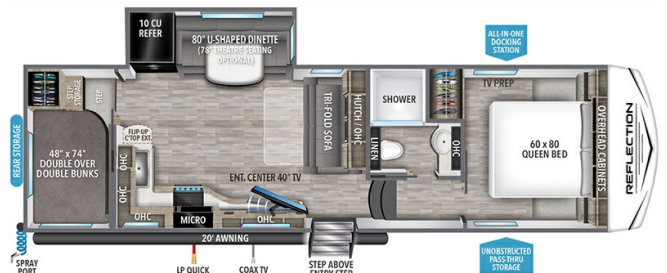

WOODY'S RV WORLD RED DEER

weleads@woodysrvreddeer.dsmessage.com 1-800-267-8253

71 Burnt Park Drive, Red Deer, AB T4P 0J7

Local 1-403-346-1130 | Fax 1-403-341-4380 | <https://www.woodysrv.com/>

MSRP $74,980.00

Woody's Price

2025 GRAND DESIGN REFLECTION 100 27BH

SPECIFICATIONS

Year	2025
Manufacturer	GRAND DESIGN
Brand	REFLECTION 100
Model	27BH
Type	Fifth Wheel
Status	New
Stock #	49750
Financing Available	✓
Warranty Available	Manufacturer
Suspension	N/A
Leveling	N/A
Exterior Length	32.3 ft.
Dry Weight	8038 lbs.
Sleeping Capacity	10 person(s)
Interior Colour	COLLINS
Exterior Colour	Fiberglass
Slideouts	1

Disclaimer: Product information, pricing and photos are as accurate as possible and are subject to change without notice.

SELLING FEATURES

Specifications and Features:

- Length (ft): 32'3"
- Width (ft): 8'0"
- Height (ft): 12'0"
- GVWR (lbs): 10195
- Dry Weight (lbs): 8038
- Hitch Weight (lbs): 1218
- Number Of Fresh Water Holding Tanks: 1
- Total Fresh Water Tank Capacity (gal): 55
- Number Of Gray Water Holding Tanks: 1
- Total...

OPTIONS & EQUIPMENT

- RVIA SEAL
- 60" TRIFOLD IPO THEATER SEATING
- BOOTH DINETTE
- GOODYEAR TIRES
- SAFERIDE RV ROADSIDE ASSISTANCE
- PEACE OF MIND PACKAGE
- ULTIMATE POWER PACKAGE
- ARCTIC 4-SEASON PACKAGE
- SOLAR PACKAGE
- COLLINS DECOR
- DEALER DISCOUNT
- CURT AXLES W/ ABS

Powered by focusRV