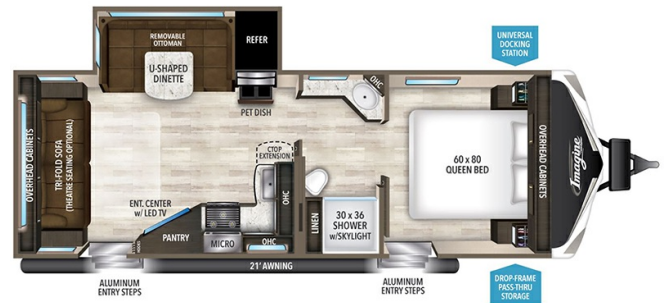

BILL THOMAS CAMPER SALES

onlinesales@btcamper.com 1-636-327-5900
101 Thomas RV Way, Wentzville, MO 63385
Local 1-636-327-5900 | <https://www.btcamper.com>

\$24,918.00

Originally \$24,918.00

2020 GRAND DESIGN IMAGINE 2500RL

SPECIFICATIONS

Year	2020
Manufacturer	GRAND DESIGN
Brand	IMAGINE
Model	2500RL
Type	Travel Trailer
Status	PreOwned
Stock #	12839
Financing Available	✓
Warranty Available	✓
Suspension	N/A
Leveling	N/A
Exterior Length	29.8 ft.
Dry Weight	5857 lbs.
Sleeping Capacity	6 person(s)
Interior Colour	N/A
Exterior Colour	Fiberglass
Slideouts	1

Disclaimer: Product information, pricing and photos are as accurate as possible and are subject to change without notice.

SELLING FEATURES

Specifications and Features:

- Length (ft): 29'9"
- Height (ft): 11'0"
- Interior Height (ft): 6'9"
- GVWR (lbs): 7495
- Dry Weight (lbs): 5857
- Payload Capacity (lbs): 1638
- Hitch Weight (lbs): 581
- Number Of Fresh Water Holding Tanks: 1
- Total Fresh Water Tank Capacity (gal): 52
- Numbe...

OPTIONS & EQUIPMENT

- POWER AWNING
- OUTSIDE SPEAKERS
- ROOF LADDER
- SPARE TIRE + CARRIER
- OUTSIDE SHOWER
- STABILIZER JACKS-MANUAL
- 6 GALLON WATER HEATER
- 50 AMP SERVICE
- POWER TONGUE JACK
- BLACK TANK FLUSH
- CABLE/SATELLITE READY
- DINETTE/SOFA SLIDE
- BOOTH/U SHAPED DINETTE
- DUCTED AIR
- DAY/NIGHT SHADES
- MICROWAVE
- 3 BURNER STOVE W/GAS OVEN
- 2 DOOR REFRIGERATOR
- TV ANTENNA W/BOOSTER
- LIVING ROOM TV
- DVD PLAYER
- SHOWER ENCLOSURE
- BT 90 DAY APPLIANCE POLICY