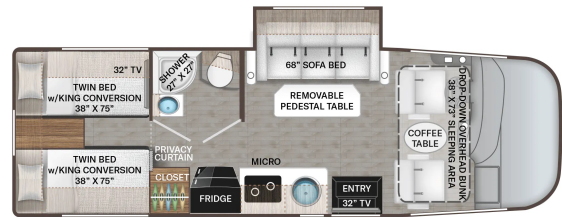

CLEARANCE UNIT

\$139,900.00

Originally \$139,900.00

\$665 Bi-Weekly

2024 THOR MOTOR COACH Vegas 24.1 2 Twins or King

SPECIFICATIONS

Year	2024
Manufacturer	THOR MOTOR COACH
Brand	Vegas
Model	24.1 2 Twins or King
Type	Motorhome
Class	C
Fuel Type	N/A
Status	PreOwned
Stock #	Vegas 2420B
Financing Available	✓
Warranty Available	✓
Odometer	4900 kms.
VIN	N/A
Chassis	2024 Ford E450 Chassis
Engine	N/A
Transmission	AUTO
Suspension	N/A
Leveling	N/A
Exterior Length	24.0 ft.
Dry Weight	N/A lbs.
Sleeping Capacity	N/A person(s)
Interior Colour	N/A
Exterior Colour	N/A
Slideouts	N/A

Disclaimer: Product information, pricing and photos are as accurate as possible and are subject to change without notice.

SELLING FEATURES

100-watt Solar Panel with Controller Holding Tanks with Heat Pads, CSA, Ivory Cabinetry.

INTERIOR 82" Interior Ceiling Height, Ceiling Ducted Air Conditioning System, Window Privacy Roller Shades, Wireless Phone Charger with USB Plug

KITCHEN Double Door Refrigerator, Two Burner Gas Cooktop...