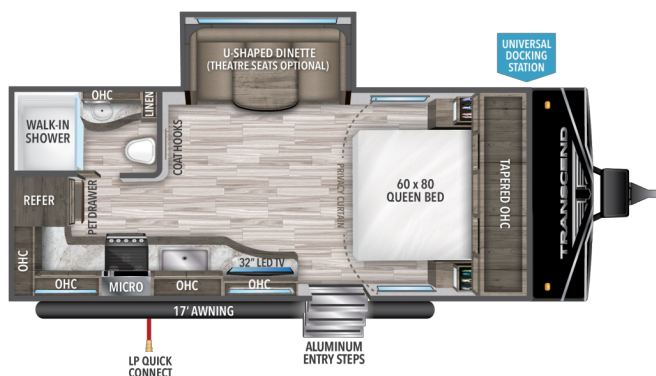

### SPECIFICATIONS

Year	2022
Manufacturer	GRAND DESIGN
Brand	TRANSCEND XPLOR
Model	200MK
Type	Travel Trailer
Status	PreOwned
Stock #	7516B
Financing Available	✓
Warranty Available	✓
Suspension	N/A
Leveling	N/A
Exterior Length	24.0 ft.
Dry Weight	N/A lbs.
Sleeping Capacity	4 person(s)
Interior Colour	N/A
Exterior Colour	N/A
Slideouts	1

### SELLING FEATURES

- Power Patio Awning
- Outdoor Speakers
- Power Tongue Jack
- Light Weight Aluminum Entry Steps
- Pre-Wire for Rear Vision Camera
- Stainless Undermount Kitchen Sink
- Sleek Black Oven/Cooktop & Microwave
- Deep 12 Volt Fridge w. Separate Freezer
- U-Shaped Sleeper Dinette
- Walk Around Queen Be...