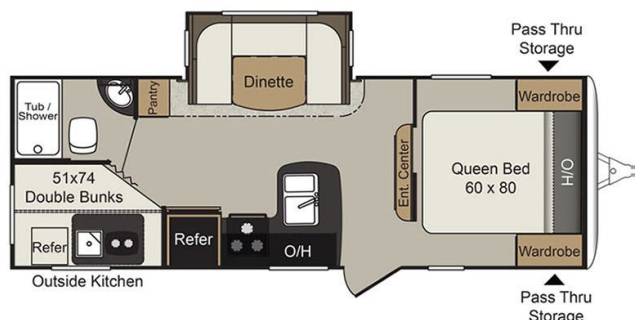

2016 KEYSTONE PASSPORT 2400BH

\$19,900.00

\$121 Bi-Weekly

SPECIFICATIONS

Year	2016
Manufacturer	KEYSTONE
Brand	PASSPORT
Model	2400BH
Type	Travel Trailer
Status	PreOwned
Stock #	7611A
Financing Available	✓
Warranty Available	✓
Suspension	N/A
Leveling	N/A
Exterior Length	27.0 ft.
Dry Weight	N/A lbs.
Sleeping Capacity	8 person(s)
Interior Colour	N/A
Exterior Colour	N/A
Slideouts	1