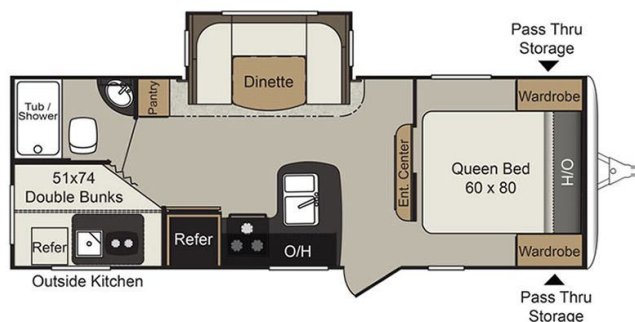

### SPECIFICATIONS

Year	2016
Manufacturer	KEYSTONE
Brand	PASSPORT
Model	2400BH
Type	Travel Trailer
Status	PreOwned
Stock #	7611A
Financing Available	✓
Warranty Available	✓
Suspension	N/A
Leveling	N/A
Exterior Length	27.0 ft.
Dry Weight	N/A lbs.
Sleeping Capacity	8 person(s)
Interior Colour	N/A
Exterior Colour	N/A
Slideouts	1

### SELLING FEATURES

- Power Patio Awning
- Dark Tint Windows
- Outdoor Speakers
- Outdoor Kitchen w. Cooktop, Sink & Mini Fridge
- Convertible U-Shaped Sleeper Dinette
- Sleek Black Oven/Cooktop & Microwave
- Double Bunks Close to Bathroom for Little Ones
- Walk Around Queen Bed
- 4 Piece Bathroom with Tub/Shower