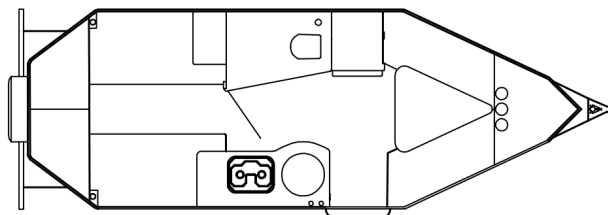

2022 SAFARI CONDO ALTO A2124

SPECIFICATIONS

Year	2022
Manufacturer	SAFARI CONDO
Brand	ALTO
Model	A2124
Type	Travel Trailer
Status	PreOwned
Stock #	7633B
Financing Available	✓
Warranty Available	✓
Suspension	N/A
Leveling	N/A
Exterior Length	21.0 ft.
Dry Weight	N/A lbs.
Sleeping Capacity	4 person(s)
Interior Colour	DANISH MAPLE/ WHITE DROPS/ BLUE SKY
Exterior Colour	SILVER
Slideouts	N/A

Disclaimer: Product information, pricing and photos are as accurate as possible and are subject to change without notice.

Powered by focusRV