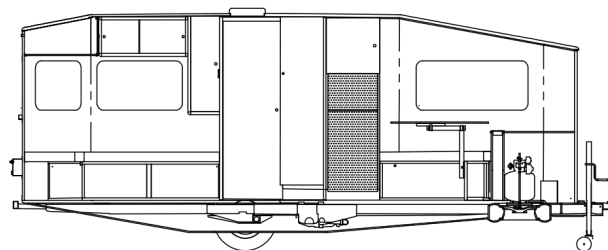

2022 SAFARI CONDO ALTO A2124

SPECIFICATIONS

Year	2022
Manufacturer	SAFARI CONDO
Brand	ALTO
Model	A2124
Type	Travel Trailer
Status	PreOwned
Stock #	7633B
Financing Available	✓
Warranty Available	✓
Suspension	N/A
Leveling	N/A
Exterior Length	21.0 ft.
Dry Weight	N/A lbs.
Sleeping Capacity	4 person(s)
Interior Colour	DANISH MAPLE/ WHITE DROPS/ BLUE SKY
Exterior Colour	SILVER
Slideouts	N/A

Disclaimer: Product information, pricing and photos are as accurate as possible and are subject to change without notice.

Powered by focusRV