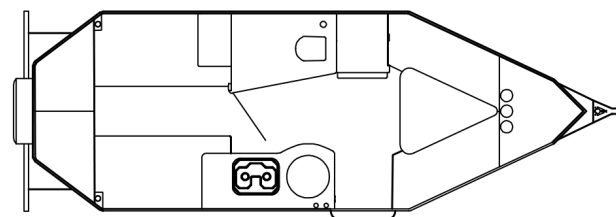

2022 SAFARI CONDO ALTO A2124

SPECIFICATIONS

Year	2022
Manufacturer	SAFARI CONDO
Brand	ALTO
Model	A2124
Type	Travel Trailer
Status	PreOwned
Stock #	7633B
Financing Available	✓
Warranty Available	✓
Suspension	N/A
Leveling	N/A
Exterior Length	21.0 ft.
Dry Weight	N/A lbs.
Sleeping Capacity	4 person(s)
Interior Colour	DANISH MAPLE/ WHITE DROPS/ BLUE SKY
Exterior Colour	SILVER
Slideouts	N/A

Disclaimer: Product information, pricing and photos are as accurate as possible and are subject to change without notice.

Powered by focusRV