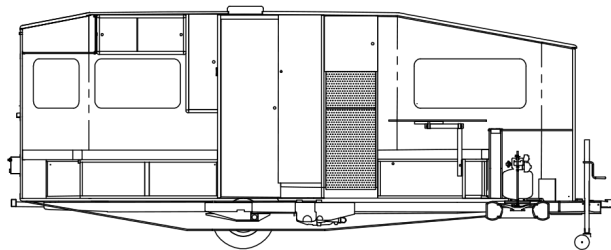

2022 SAFARI CONDO ALTO A2124

SPECIFICATIONS

Year	2022
Manufacturer	SAFARI CONDO
Brand	ALTO
Model	A2124
Type	Travel Trailer
Status	PreOwned
Stock #	7633B
Financing Available	✓
Warranty Available	✓
Suspension	N/A
Leveling	N/A
Exterior Length	21.0 ft.
Dry Weight	N/A lbs.
Sleeping Capacity	4 person(s)
Interior Colour	DANISH MAPLE/ WHITE DROPS/ BLUE SKY
Exterior Colour	SILVER
Slideouts	N/A

Disclaimer: Product information, pricing and photos are as accurate as possible and are subject to change without notice.

Powered by focusRV