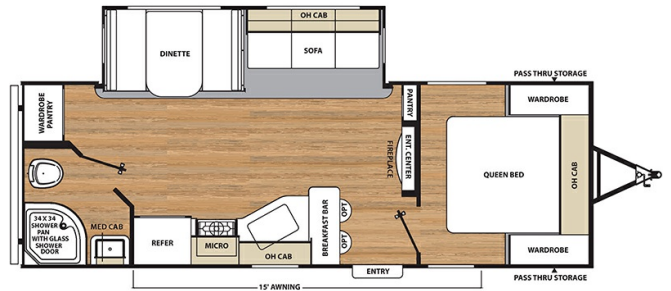

#### SPECIFICATIONS

Year	2018
Manufacturer	COACHMEN
Brand	CATALINA LEGACY EDITION
Model	243RBS
Type	Travel Trailer
Status	PreOwned
Stock #	U001433
Suspension	N/A
Leveling	N/A
Exterior Length	27.9 ft.
Dry Weight	5746 lbs.
Sleeping Capacity	6 person(s)
Interior Colour	N/A
Exterior Colour	Aluminum
Slideouts	1

#### SELLING FEATURES

Specifications and Features:

- Length (ft): 27'11"
- Width (ft): 8'0"
- Height (ft): 11'1"
- Interior Height (ft): 6'9"
- GVWR (lbs): 7600
- Dry Weight (lbs): 5746
- Payload Capacity (lbs): 1838
- Hitch Weight (lbs): 687
- Number Of Fresh Water Holding Tanks: 1
- Total Fresh Water Tank Capaci...