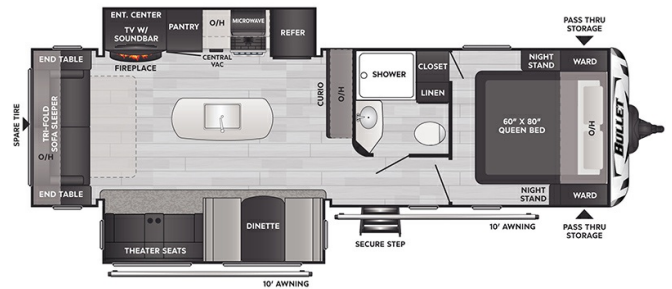

SPECIAL UNIT

2025 KEYSTONE BULLET CROSSFIRE 287RLS

SPECIFICATIONS

Year	2025
Manufacturer	KEYSTONE
Brand	BULLET CROSSFIRE
Model	287RLS
Type	Travel Trailer
Status	New
Stock #	N430644
Suspension	N/A
Leveling	N/A
Exterior Length	33.0 ft.
Dry Weight	7110 lbs.
Sleeping Capacity	6 person(s)
Interior Colour	N/A
Exterior Colour	Fiberglass
Slideouts	2

Disclaimer: Product information, pricing and photos are as accurate as possible and are subject to change without notice.

SELLING FEATURES

Specifications and Features:

- Length (ft): 33'0"
- Width (ft): 8'0"
- Height (ft): 11'2"
- GVWR (lbs): 9260
- Dry Weight (lbs): 7110
- Payload Capacity (lbs): 2150
- Hitch Weight (lbs): 860
- Number Of Fresh Water Holding Tanks: 1
- Total Fresh Water Tank Capacity (gal): 54
- Number Of Gray ...