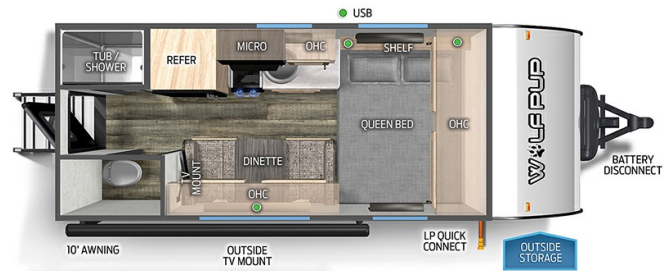

### SELLING FEATURES

Specifications and Features:

- Length (ft): 19'3"
- Width (ft): 7'6"
- Height (ft): 10'6"
- GVWR (lbs): 5475
- Dry Weight (lbs): 3314
- Payload Capacity (lbs): 2161
- Hitch Weight (lbs): 375
- Number Of Fresh Water Holding Tanks: 1
- Total Fresh Water Tank Capacity (gal): 26
- Number Of Gray ...