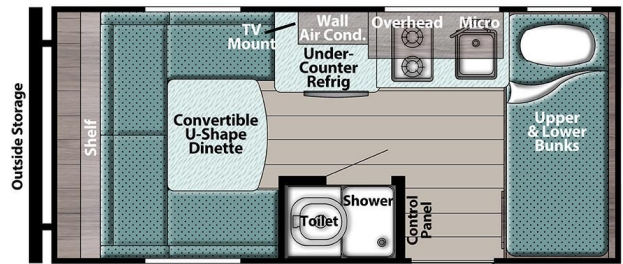

**SPECIAL UNIT**

**\$23,200.00**

Originally \$24,900

\$60 Weekly

**2024 GULFSTREAM TRAILBOSS 140BH**

**SPECIFICATIONS**

Year	2024
Manufacturer	GULFSTREAM
Brand	TRAILBOSS
Model	140BH
Type	Travel Trailer
Status	New
Stock #	15037
Financing Available	✓
Warranty Available	✓
Suspension	Springs
Leveling	Scissor
Exterior Length	18.2 ft.
Dry Weight	2510 lbs.
Sleeping Capacity	4 person(s)
Interior Colour	N/A
Exterior Colour	White
Slideouts	N/A