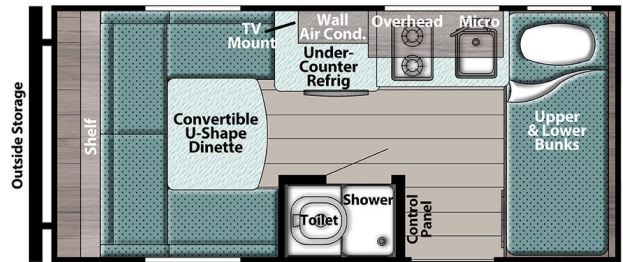

**2024 GULFSTREAM TRAILBOSS 140BH**

**\$24,900.00**

Originally \$29,900.00

\$60 Weekly

**SPECIFICATIONS**

Year	2024
Manufacturer	GULFSTREAM
Brand	TRAILBOSS
Model	140BH
Type	Travel Trailer
Status	New
Stock #	15037
Financing Available	✓
Warranty Available	✓
Suspension	Springs
Leveling	Scissor
Exterior Length	18.2 ft.
Dry Weight	2510 lbs.
Sleeping Capacity	4 person(s)
Interior Colour	N/A
Exterior Colour	White
Slideouts	N/A