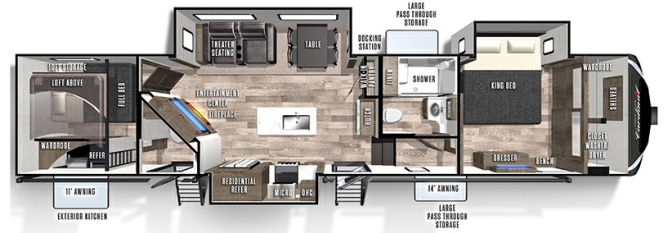

### SPECIFICATIONS

Year	2022
Manufacturer	FOREST RIVER
Brand	CARDINAL
Model	352BHLE
Type	Fifth Wheel
Status	PreOwned
Stock #	48209A
Financing Available	✓
Warranty Available	For Purchase
Suspension	N/A
Leveling	N/A
Exterior Length	42.4 ft.
Dry Weight	12344 lbs.
Sleeping Capacity	6 person(s)
Interior Colour	N/A
Exterior Colour	Fiberglass
Slideouts	3

### SELLING FEATURES

Specifications and Features:

- Length (ft): 42'5"
- Width (ft): 8'0"
- Height (ft): 13'3"
- GVWR (lbs): 15300
- Dry Weight (lbs): 12344
- Payload Capacity (lbs): 2956
- Hitch Weight (lbs): 2360
- Number Of Fresh Water Holding Tanks: 1
- Total Fresh Water Tank Capacity (gal): 64
- Number Of Gr...

### OPTIONS & EQUIPMENT

- KING BED
- ONE TV 51
- 4 DOOR FRIDGE
- SIZE IN CUFT 18
- SOLID SURFACE COUNTERTOPS
- MICROWAVE
- RANGE WITH OVEN
- DAY AND NIGHT SHADES
- FLEXSTEEL FURNITURE
- FIREPLACE
- DELUXE GALLEY FAUCETS
- PLANKWOOD FLOORING
- LEATHER INTERIOR
- EXTERIOR SHOWER
- AMPLIFIED TV ANTENNA
- CABLE TV HOOK UP
- POWER AWNING
- ELECTRIC LANDING GEAR
- FIBERGLASS WALLS
- ELECTRIC / HYDRULLIC LEVARS
- 2 ROOF AC UNITS DUCTED
- TRUSS STYLE ROOF

- RADICAL TIRES
- SPARE TIRE
- STEEL WHEEL LINERS
- 50AMP POWER
- MANUAL ENTRY STEP
- ALUMINUM FRAME CONSTRUCTION
- 3 SLIDE OUTS
- DUAL FURNACE
- HOT WATER
- HEATED HOLDING TANKS
- 1 SET OF KEYS
- PASS THROUGH STORAGE
- REAR TV
- WATER HEATER BYPASS ON
- BATTERY SWITCH DISK
- ALUMINUM WHEELS SIZE 16
- GVWR 15300LB / DRY WEIGHT 12344LB
- TANK SIZES = FRESH 64G / GRAY 46G / BLACK 58G
- BATH 1/2