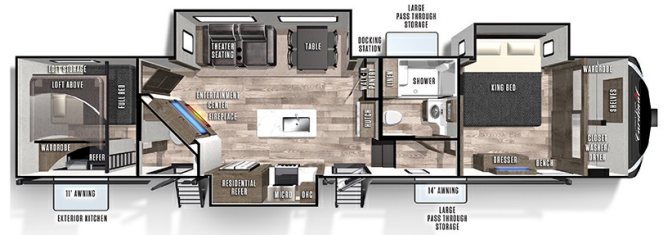

MSRP \$84,980.00

\$317 Bi-Weekly

\$0 down @ 7.99% APR for 60/216 months

(\$29,224 C.O.B.) O.A.C.

Woody's Price \$74,980.00

SPECIFICATIONS

Year	2022
Manufacturer	FOREST RIVER
Brand	CARDINAL
Model	352BHLE
Type	Fifth Wheel
Status	PreOwned
Stock #	48209A
Financing Available	✓
Warranty Available	For Purchase
Suspension	N/A
Leveling	N/A
Exterior Length	42.4 ft.
Dry Weight	12344 lbs.
Sleeping Capacity	6 person(s)
Interior Colour	N/A
Exterior Colour	Fiberglass
Slideouts	3

Disclaimer: Product information, pricing and photos are as accurate as possible and are subject to change without notice.

SELLING FEATURES

Specifications and Features:

- Length (ft): 42'5"
- Width (ft): 8'0"
- Height (ft): 13'3"
- GVWR (lbs): 15300
- Dry Weight (lbs): 12344
- Payload Capacity (lbs): 2956
- Hitch Weight (lbs): 2360
- Number Of Fresh Water Holding Tanks: 1
- Total Fresh Water Tank Capacity (gal): 64
- Number Of Gr...

OPTIONS & EQUIPMENT

- KING BED
- ONE TV 51
- 4 DOOR FRIDGE
- SIZE IN CUFT 18
- SOLID SURFACE COUNTERTOPS
- MICROWAVE
- RANGE WITH OVEN
- DAY AND NIGHT SHADES
- FLEXSTEEL FURNITURE
- FIREPLACE
- DELUXE GALLEY FAUCETS
- PLANKWOOD FLOORING
- LEATHER INTERIOR
- EXTERIOR SHOWER
- AMPLIFIED TV ANTENNA
- CABLE TV HOOK UP
- POWER AWNING
- ELECTRIC LANDING GEAR
- FIBERGLASS WALLS
- ELECTRIC / HYDRULLIC LEVARS
- 2 ROOF AC UNITS DUCTED
- TRUSS STYLE ROOF

- RADICAL TIRES
- SPARE TIRE
- STEEL WHEEL LINERS
- 50AMP POWER
- MANUAL ENTRY STEP
- ALUMINUM FRAME CONSTRUCTION
- 3 SLIDE OUTS
- DUAL FURNACE
- HOT WATER
- HEATED HOLDING TANKS
- 1 SET OF KEYS
- PASS THROUGH STORAGE
- REAR TV
- WATER HEATER BYPASS ON
- BATTERY SWITCH DISK
- ALUMINUM WHEELS SIZE 16
- GVWR 15300LB / DRY WEIGHT 12344LB
- TANK SIZES = FRESH 64G / GRAY 46G / BLACK 58G
- BATH 1/2