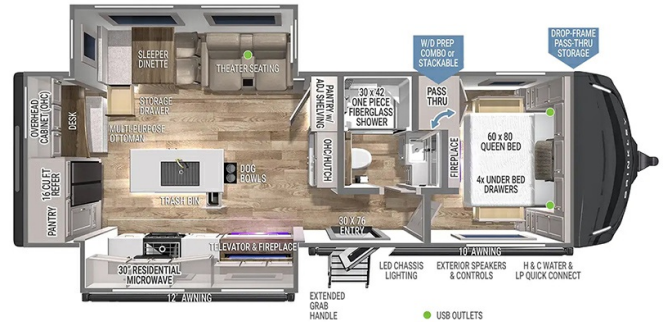

### SPECIFICATIONS

Year	2025
Manufacturer	BRINKLEY
Brand	MODEL Z AIR
Model	285
Type	Travel Trailer
Status	New
Stock #	12827
Financing Available	✓
Warranty Available	✓
Suspension	N/A
Leveling	N/A
Exterior Length	33.9 ft.
Dry Weight	9242 lbs.
Sleeping Capacity	3 person(s)
Interior Colour	N/A
Exterior Colour	Fiberglass
Slideouts	2

### SELLING FEATURES

Specifications and Features:

- Length (ft): 33'11"
- Width (ft): 8'0"
- Height (ft): 11'7"
- GVWR (lbs): 11495
- Dry Weight (lbs): 9242
- Hitch Weight (lbs): 890
- Number Of Fresh Water Holding Tanks: 1
- Total Fresh Water Tank Capacity (gal): 62
- Number Of Gray Water Holding Tanks: 2
- Total...