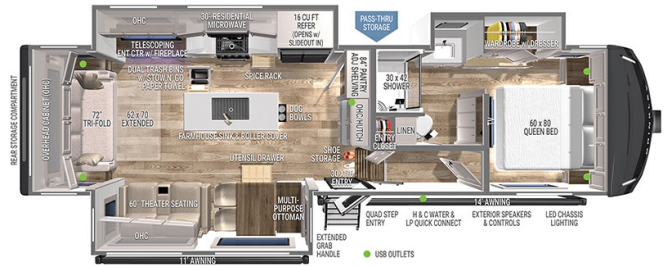

SPECIFICATIONS

Year	2025
Manufacturer	BRINKLEY
Brand	MODEL Z
Model	2900
Type	Fifth Wheel
Status	New
Stock #	12826
Financing Available	✓
Warranty Available	✓
Suspension	N/A
Leveling	N/A
Exterior Length	32.9 ft.
Dry Weight	11674 lbs.
Sleeping Capacity	4 person(s)
Interior Colour	N/A
Exterior Colour	Fiberglass
Slideouts	3

Disclaimer: Product information, pricing and photos are as accurate as possible and are subject to change without notice.

SELLING FEATURES

Specifications and Features:

- Length (ft): 32'11"
- Width (ft): 8'0"
- Height (ft): 13'2"
- GVWR (lbs): 14495
- Dry Weight (lbs): 11674
- Payload Capacity (lbs): 2821
- Hitch Weight (lbs): 2081
- Number Of Fresh Water Holding Tanks: 1
- Total Fresh Water Tank Capacity (gal): 75
- Number Of G...

OPTIONS & EQUIPMENT

- DECOR - COASTAL CAROLINA
- INTEGRITY PACKAGE (MANDATORY)
- QUEEN BED (MANDATORY ON 2900 & 3110)
- OTTOMAN (N/A 3110)
- SLIDING DESK DINETTE TABLE (MANDATORY EXCEPT 3110)
- HYDRAULIC SLIDES & LEVELING SYSTEM (MANDATORY)
- BEDROOM TV - 32" (MANDATORY)
- RVIA SEAL
- SAFERIDE 24/7 UNLIMITED ROADSIDE ASSISTANCE - 1 YEAR
- FREIGHT