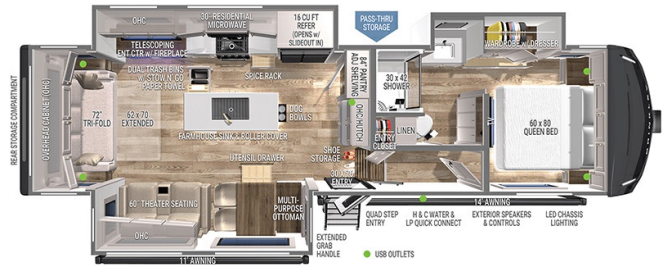

SPECIFICATIONS

Year	2025
Manufacturer	BRINKLEY
Brand	MODEL Z
Model	2900
Type	Fifth Wheel
Status	New
Stock #	12826
Financing Available	✓
Warranty Available	✓
Suspension	N/A
Leveling	N/A
Exterior Length	32.9 ft.
Dry Weight	11674 lbs.
Sleeping Capacity	4 person(s)
Interior Colour	N/A
Exterior Colour	Fiberglass
Slideouts	3

Disclaimer: Product information, pricing and photos are as accurate as possible and are subject to change without notice.

SELLING FEATURES

Specifications and Features:

- Length (ft): 32'11"
- Width (ft): 8'0"
- Height (ft): 13'2"
- GVWR (lbs): 14495
- Dry Weight (lbs): 11674
- Payload Capacity (lbs): 2821
- Hitch Weight (lbs): 2081
- Number Of Fresh Water Holding Tanks: 1
- Total Fresh Water Tank Capacity (gal): 75
- Number Of G...

OPTIONS & EQUIPMENT

- DECOR - COASTAL CAROLINA
- INTEGRITY PACKAGE (MANDATORY)
- QUEEN BED (MANDATORY ON 2900 & 3110)
- OTTOMAN (N/A 3110)
- SLIDING DESK DINETTE TABLE (MANDATORY EXCEPT 3110)
- HYDRAULIC SLIDES & LEVELING SYSTEM (MANDATORY)
- BEDROOM TV - 32" (MANDATORY)
- RVIA SEAL
- SAFERIDE 24/7 UNLIMITED ROADSIDE ASSISTANCE - 1 YEAR
- FREIGHT