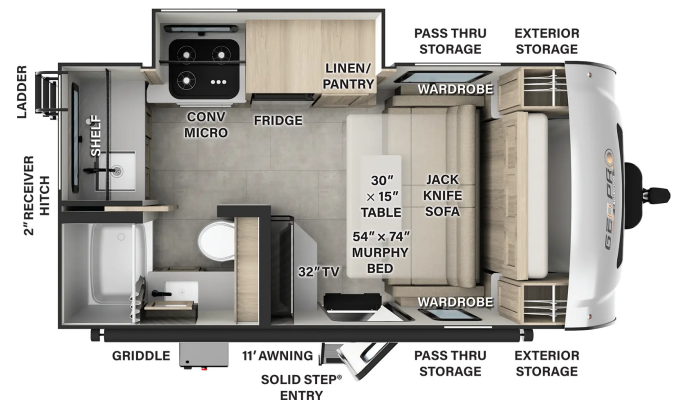

SPECIAL UNIT

\$33,995.00

Originally \$36,875

\$96 Weekly

2024 ROCKWOOD GEO PRO 15FBS

SPECIFICATIONS

Year	2024
Manufacturer	ROCKWOOD
Brand	GEO PRO
Model	15FBS
Type	Travel Trailer
Status	New
Stock #	I1256
Financing Available	✘
Warranty Available	✘
Suspension	N/A
Leveling	N/A
Exterior Length	17.5 ft.
Dry Weight	3352 lbs.
Sleeping Capacity	2 person(s)
Interior Colour	N/A
Exterior Colour	N/A
Slideouts	1

Disclaimer: Product information, pricing and photos are as accurate as possible and are subject to change without notice.

SELLING FEATURES

This is the Geo pro 15 FBS, weighing only 3352 lbs with one slide out this is perfect for anyone looking to get the most out of their camper. With features such as AC, outdoor speakers, griddle with table, 5/8 tongue and groove plywood floor, six sided aluminum frame, 200 W solar panel with 1800 ...

OPTIONS & EQUIPMENT

1 Air Conditioning Unit(s) (Roof) - Size: 13500	Solid Surface Counter Tops	Enclosed Underbelly	1800 Inverter	LPG Detector	Convection Oven	Monitor Panel
Outside Shower	Power Air Vents	Rack and Ladder	Sky Light(s)	Solar Panel	Toilet Facilities	
Trailer Hitch	1 32" Televisions	Gas/Elec Water Heater 6				