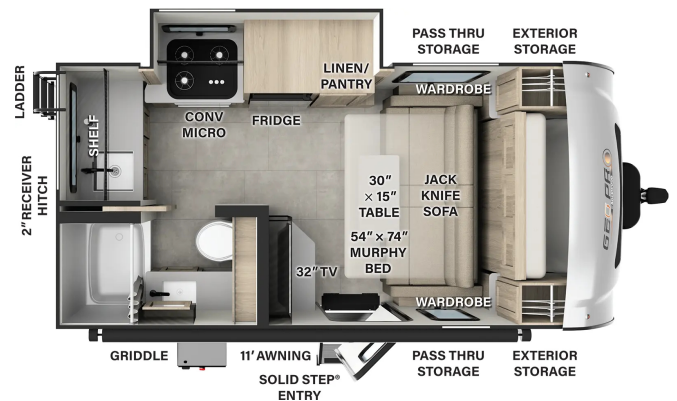

SPECIAL UNIT

\$33,995.00

Originally \$36,875

\$96 Weekly

2024 ROCKWOOD GEO PRO 15FBS

SPECIFICATIONS

Year	2024
Manufacturer	ROCKWOOD
Brand	GEO PRO
Model	15FBS
Type	Travel Trailer
Status	New
Stock #	I1256
Financing Available	✘
Warranty Available	✘
Suspension	N/A
Leveling	N/A
Exterior Length	17.5 ft.
Dry Weight	3352 lbs.
Sleeping Capacity	2 person(s)
Interior Colour	N/A
Exterior Colour	N/A
Slideouts	1

Disclaimer: Product information, pricing and photos are as accurate as possible and are subject to change without notice.

SELLING FEATURES

This is the Geo pro 15 FBS, weighing only 3352 lbs with one slide out this is perfect for anyone looking to get the most out of their camper. With features such as AC, outdoor speakers, griddle with table, 5/8 tongue and groove plywood floor, six sided aluminum frame, 200 W solar panel with 1800 ...

OPTIONS & EQUIPMENT

1 Air Conditioning Unit(s) (Roof) - Size: 13500	Solid Surface Counter Tops	Enclosed Underbelly	1800 Inverter	LPG Detector	Convection Oven	Monitor Panel
Outside Shower	Power Air Vents	Rack and Ladder	Sky Light(s)	Solar Panel	Toilet Facilities	
Trailer Hitch	1 32" Televisions	Gas/Elec Water Heater 6				