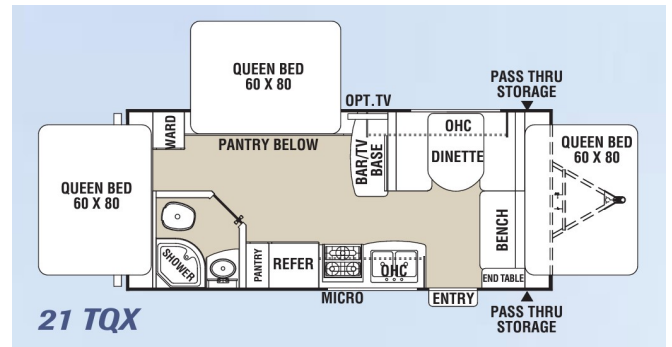

2015 COACHMEN Freedom Express 21TQX

\$17,900.00

Originally \$21,900.00

SPECIFICATIONS

Year	2015
Manufacturer	COACHMEN
Brand	Freedom Express
Model	21TQX
Type	Hybrid
Status	PreOwned
Stock #	16911
Financing Available	✘
Warranty Available	✘
Suspension	Springs
Leveling	Scissor
Exterior Length	22.5 ft.
Dry Weight	3840 lbs.
Sleeping Capacity	8 person(s)
Interior Colour	Truffle
Exterior Colour	Fibreglass
Slideouts	N/A

Disclaimer: Product information, pricing and photos are as accurate as possible and are subject to change without notice.

SELLING FEATURES

Expandables

Pack all the livability of a 28'-33' travel trailer into the towability (and price) of a 21'-23' trailer. Freedom Express Expandables are easy to tow and come with the Secure-Lok tent system which eliminates the hassle of Velcro or bungs, making set-up and tear-down a snap - even...

OPTIONS & EQUIPMENT

Awning 14'	Aluminum Wheels	Fridge with 2 doors	Heating	Air Conditioning Unit(s)	Back Flush	Clock
Laminated Counter Tops	Dual Wheels	Enclosed Underbelly	Stabilizer Jacks	LPG Detector	Microwave	
Monitor Panel	Outside Shower	Sky Light(s)	TV Antenna	POWER TONGUE JACK	SPARE TIRE KIT	