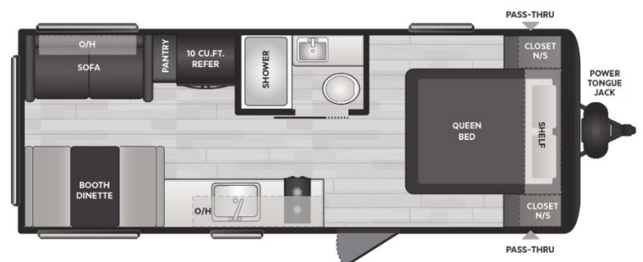

SPECIAL UNIT

$28,995.00

2025 KEYSTONE HIDEOUT 200RL

SPECIFICATIONS

Year	2025
Manufacturer	KEYSTONE
Brand	HIDEOUT
Model	200RL
Type	Travel Trailer
Status	New
Stock #	512
Financing Available	✓
Suspension	N/A
Leveling	N/A
Exterior Length	25.0 ft.
Dry Weight	4551 lbs.
Sleeping Capacity	5 person(s)
Interior Colour	N/A
Exterior Colour	N/A
Slideouts	N/A

Disclaimer: Product information, pricing and photos are as accurate as possible and are subject to change without notice.

200RL

Powered by focusRV