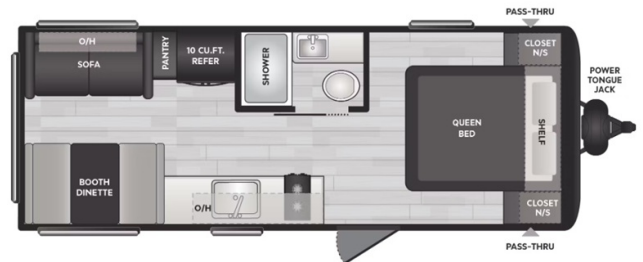

200RL

Disclaimer: Product information, pricing and photos are as accurate as possible and are subject to change without notice.

Powered by focusRV