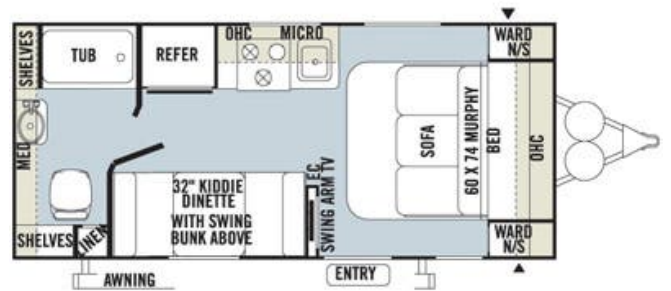

\$13,900.00

2014 ROCKWOOD MINI 1905

SPECIFICATIONS

Year	2014
Manufacturer	ROCKWOOD
Brand	MINI
Model	1905
Type	Travel Trailer
Status	PreOwned
Stock #	ED400217
Financing Available	✘
Warranty Available	✘
Suspension	N/A
Leveling	Manual
Exterior Length	20.3 ft.
Dry Weight	3003 lbs.
Sleeping Capacity	4 person(s)
Interior Colour	N/A
Exterior Colour	N/A
Slideouts	N/A

Disclaimer: Product information, pricing and photos are as accurate as possible and are subject to change without notice.

SELLING FEATURES

- COUPLES UNIT!
- 6.5FT INTERIOR HEIGHT / 7.5 FT WIDTH
- 8.75 FT EXTERIOR HEIGHT / 20.33 FT EXTERIOR LENGTH
- MURPHY BED/SOFA
- DINETTE BOOTH
- REAR BATH
- KITCHEN
- AWNING
- 2 PROPANE TANKS
- FIBERGLASS SIDEWALL CONSTRUCTION
- MID SIZE REFRIGERATOR - ELEC/PROPANE
- AIR CONDITIONING & HE...

OPTIONS & EQUIPMENT

- 1 Air Conditioning Unit(s) (Roof) - Size: 13500BTU
- Microwave
- Toilet Facilities
- 1 Televisions

Powered by focusRV