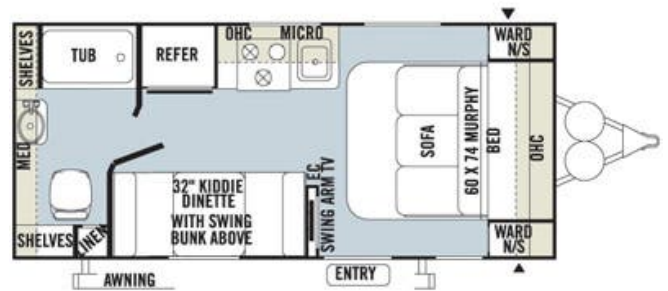

\$13,900.00

2014 ROCKWOOD MINI 1905

SPECIFICATIONS

Year	2014
Manufacturer	ROCKWOOD
Brand	MINI
Model	1905
Type	Travel Trailer
Status	PreOwned
Stock #	ED400217
Financing Available	✘
Warranty Available	✘
Suspension	N/A
Leveling	Manual
Exterior Length	20.3 ft.
Dry Weight	3003 lbs.
Sleeping Capacity	4 person(s)
Interior Colour	N/A
Exterior Colour	N/A
Slideouts	N/A

Disclaimer: Product information, pricing and photos are as accurate as possible and are subject to change without notice.

SELLING FEATURES

- COUPLES UNIT!
- 6.5FT INTERIOR HEIGHT / 7.5 FT WIDTH
- 8.75 FT EXTERIOR HEIGHT / 20.33 FT EXTERIOR LENGTH
- MURPHY BED/SOFA
- DINETTE BOOTH
- REAR BATH
- KITCHEN
- AWNING
- 2 PROPANE TANKS
- FIBERGLASS SIDEWALL CONSTRUCTION
- MID SIZE REFRIGERATOR - ELEC/PROPANE
- AIR CONDITIONING & HE...

OPTIONS & EQUIPMENT

- 1 Air Conditioning Unit(s) (Roof) - Size: 13500BTU
- Microwave
- Toilet Facilities
- 1 Televisions

Powered by focusRV