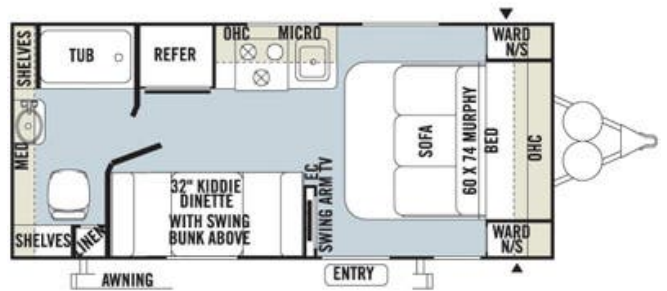

**\$13,900.00**

**2014 ROCKWOOD MINI 1905**

**SPECIFICATIONS**

|                     |                |
|---------------------|----------------|
| Year                | 2014           |
| Manufacturer        | ROCKWOOD       |
| Brand               | MINI           |
| Model               | 1905           |
| Type                | Travel Trailer |
| Status              | PreOwned       |
| Stock #             | ED400217       |
| Financing Available | ✘              |
| Warranty Available  | ✘              |
| Suspension          | N/A            |
| Leveling            | Manual         |
| Exterior Length     | 20.3 ft.       |
| Dry Weight          | 3003 lbs.      |
| Sleeping Capacity   | 4 person(s)    |
| Interior Colour     | N/A            |
| Exterior Colour     | N/A            |
| Slideouts           | N/A            |

**Disclaimer:** Product information, pricing and photos are as accurate as possible and are subject to change without notice.

**SELLING FEATURES**

- COUPLES UNIT!
- 6.5FT INTERIOR HEIGHT / 7.5 FT WIDTH
- 8.75 FT EXTERIOR HEIGHT / 20.33 FT EXTERIOR LENGTH
- MURPHY BED/SOFA
- DINETTE BOOTH
- REAR BATH
- KITCHEN
- AWNING
- 2 PROPANE TANKS
- FIBERGLASS SIDEWALL CONSTRUCTION
- MID SIZE REFRIGERATOR - ELEC/PROPANE
- AIR CONDITIONING & HE...

**OPTIONS & EQUIPMENT**

- 1 Air Conditioning Unit(s) (Roof) - Size: 13500BTU
- Microwave
- Toilet Facilities
- 1 Televisions

Powered by focusRV