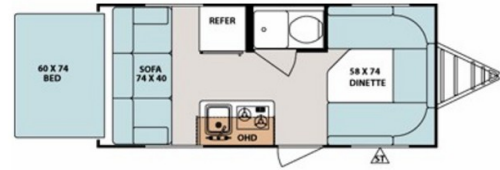

#### SPECIFICATIONS

|                     |                |
|---------------------|----------------|
| Year                | 2010           |
| Manufacturer        | FOREST RIVER   |
| Brand               | R-POD          |
| Model               | 173 TT         |
| Type                | Travel Trailer |
| Status              | PreOwned       |
| Stock #             | 49029A         |
| Financing Available | ✓              |
| Warranty Available  | For Purchase   |
| Suspension          | N/A            |
| Leveling            | N/A            |
| Exterior Length     | 18.3 ft.       |
| Dry Weight          | 2245 lbs.      |
| Sleeping Capacity   | 6 person(s)    |
| Interior Colour     | N/A            |
| Exterior Colour     | Fiberglass     |
| Slideouts           | N/A            |

#### SELLING FEATURES

Specifications and Features:

- Length (ft): 18'4"
- Width (ft): 8'0"
- Height (ft): 8'8"
- Interior Height (ft): 6'6"
- GVWR (lbs): 3782
- Dry Weight (lbs): 2245
- Payload Capacity (lbs): 1537
- Hitch Weight (lbs): 282
- Number Of Fresh Water Holding Tanks: 1
- Total Fresh Water Tank Capacity...