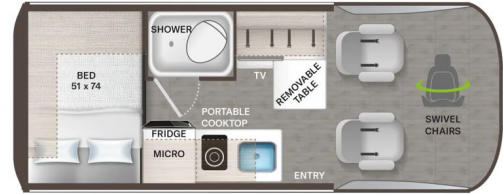

\$189,900.00
Originally \$255,721.00

SPECIFICATIONS

Year	2025
Manufacturer	THOR MOTOR COACH
Brand	Sanctuary
Model	19M Mercedes Benz Sprinter AWD
Type	Motorhome
Class	B
Fuel Type	N/A
Status	New
Stock #	Sanctuary 2518
Financing Available	✓
Warranty Available	✓
Odometer	0 kms.
VIN	N/A
Chassis	2023 Mercedes Sprinter 2500 AWD
Engine	2
Transmission	N/A
Suspension	N/A
Leveling	N/A
Exterior Length	19.6 ft.
Dry Weight	N/A lbs.
Sleeping Capacity	N/A person(s)
Interior Colour	N/A
Exterior Colour	N/A
Slideouts	N/A