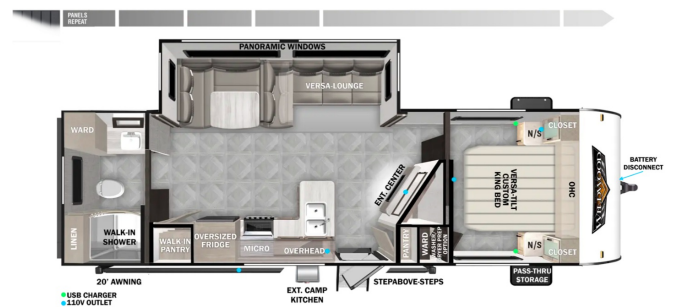

\$92 Weekly

2024 FOREST RIVER Wildwood 26RBSX

SPECIFICATIONS

Year	2024
Manufacturer	FOREST RIVER
Brand	Wildwood
Model	26RBSX
Type	Travel Trailer
Status	New
Stock #	1095
Financing Available	✓
Warranty Available	✓
Suspension	N/A
Leveling	N/A
Exterior Length	26.1 ft.
Dry Weight	5930 lbs.
Sleeping Capacity	4 person(s)
Interior Colour	N/A
Exterior Colour	N/A
Slideouts	1

Disclaimer: Product information, pricing and photos are as accurate as possible and are subject to change without notice.

SELLING FEATURES

- Exterior Speakers
- Window Valance Package
- 12" x 48" Bedroom Room Window
- Huge 48" x 12" Kitchen Window
- Fitted Sheet in Bedroom w/ Evergreen Mattress
- Arcadia Series Soft Shower Door (Most Models)
- 7-Way Plug Holder
- Shower w/ Surround (Size Varies by Model)
- Slide-Out Awning Prep
- T...