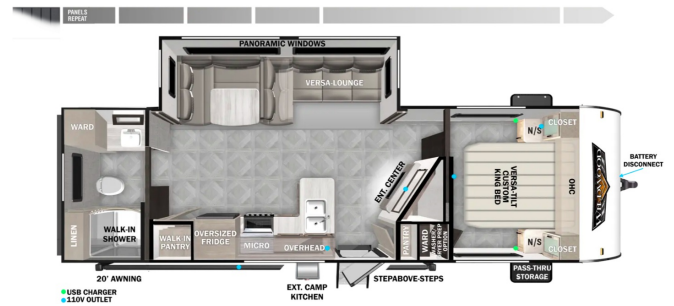

\$92 Weekly

2024 FOREST RIVER Wildwood 26RBSX

SPECIFICATIONS

Year	2024
Manufacturer	FOREST RIVER
Brand	Wildwood
Model	26RBSX
Type	Travel Trailer
Status	New
Stock #	1095
Financing Available	✓
Warranty Available	✓
Suspension	N/A
Leveling	N/A
Exterior Length	26.1 ft.
Dry Weight	5930 lbs.
Sleeping Capacity	4 person(s)
Interior Colour	N/A
Exterior Colour	N/A
Slideouts	1

Disclaimer: Product information, pricing and photos are as accurate as possible and are subject to change without notice.

SELLING FEATURES

- Exterior Speakers
- Window Valance Package
- 12" x 48" Bedroom Room Window
- Huge 48" x 12" Kitchen Window
- Fitted Sheet in Bedroom w/ Evergreen Mattress
- Arcadia Series Soft Shower Door (Most Models)
- 7-Way Plug Holder
- Shower w/ Surround (Size Varies by Model)
- Slide-Out Awning Prep
- T...