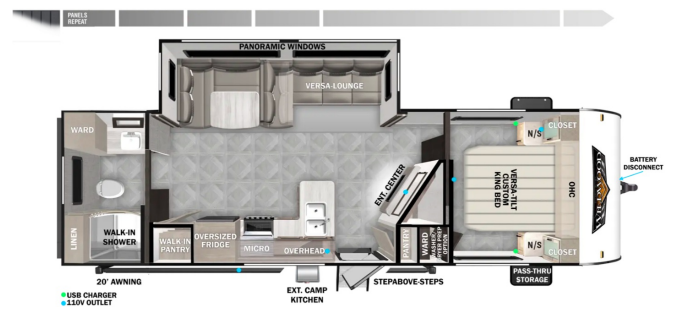

### SPECIFICATIONS

Year	2024
Manufacturer	FOREST RIVER
Brand	Wildwood
Model	26RBSX
Type	Travel Trailer
Status	New
Stock #	1095
Financing Available	✓
Warranty Available	✓
Suspension	N/A
Leveling	N/A
Exterior Length	26.1 ft.
Dry Weight	5930 lbs.
Sleeping Capacity	4 person(s)
Interior Colour	N/A
Exterior Colour	N/A
Slideouts	1

### SELLING FEATURES

- Exterior Speakers
- Window Valance Package
- 12" x 48" Bedroom Room Window
- Huge 48" x 12" Kitchen Window
- Fitted Sheet in Bedroom w/ Evergreen Mattress
- Arcadia Series Soft Shower Door (Most Models)
- 7-Way Plug Holder
- Shower w/ Surround (Size Varies by Model)
- Slide-Out Awning Prep
- T...