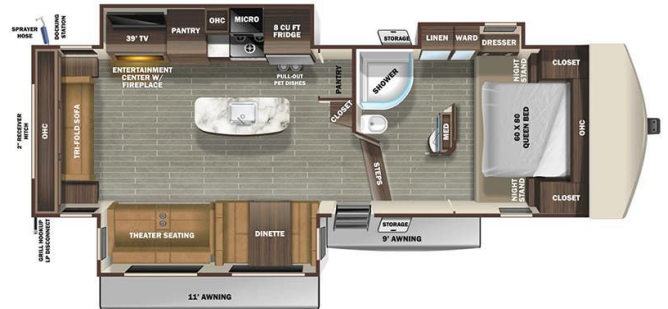

Year	2020
Manufacturer	STARCRAFT
Brand	TELLURIDE
Model	292RLS
Type	Fifth Wheel
Status	PreOwned
Stock #	22720
Financing Available	✘
Warranty Available	✘
Suspension	N/A
Leveling	N/A
Exterior Length	31.8 ft.
Dry Weight	8403 lbs.
Sleeping Capacity	N/A person(s)
Interior Colour	Multi
Exterior Colour	Tan
Slideouts	3

Disclaimer: Product information, pricing and photos are as accurate as possible and are subject to change without notice.

SELLING FEATURES

Introducing the 2020 Telluride 292RLS, from Starcraft. The Telluride 292RLS contains everything you will need to make traveling effortless and straightforward. This fifth wheel sleeps up to 4 people. Inside the Telluride 292RLS, you will find a tri-fold sofa that converts into a bed providing add...

OPTIONS & EQUIPMENT

- SPARE TIRE
- ROOF LADDER
- QUEEN BED
- TABLE AND CHAIRS DINETTE
- THEATER SEAT SOFA
- KITCHEN ISLAND WITH SINK
- MICROWAVE
- TRI-FOLD SOFA BED

Powered by focusRV