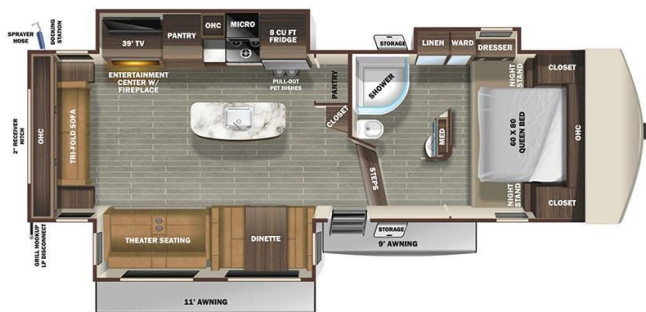

SPECIFICATIONS

Year	2020
Manufacturer	STARCRAFT
Brand	TELLURIDE
Model	292RLS
Type	Fifth Wheel
Status	PreOwned
Stock #	22720
Financing Available	✘
Warranty Available	✘
Suspension	N/A
Leveling	N/A
Exterior Length	31.8 ft.
Dry Weight	8403 lbs.
Sleeping Capacity	N/A person(s)
Interior Colour	Multi
Exterior Colour	Tan
Slideouts	3

Disclaimer: Product information, pricing and photos are as accurate as possible and are subject to change without notice.

SELLING FEATURES

Introducing the 2020 Telluride 292RLS, from Starcraft. The Telluride 292RLS contains everything you will need to make traveling effortless and straightforward. This fifth wheel sleeps up to 4 people. Inside the Telluride 292RLS, you will find a tri-fold sofa that converts into a bed providing add...

OPTIONS & EQUIPMENT

- SPARE TIRE
- ROOF LADDER
- QUEEN BED
- TABLE AND CHAIRS DINETTE
- THEATER SEAT SOFA
- KITCHEN ISLAND WITH SINK
- MICROWAVE
- TRI-FOLD SOFA BED

Powered by focusRV