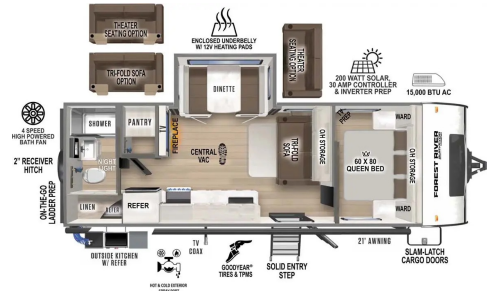

Disclaimer: Product information, pricing and photos are as accurate as possible and are subject to change without notice.

SELLING FEATURES

Specifications and Features:

- Length (ft): 29'7"
- Width (ft): 8'0"
- Height (ft): 11'3"
- Interior Height (ft): 6'10"
- GVWR (lbs): 7590
- Dry Weight (lbs): 5313
- Payload Capacity (lbs): 2277
- Hitch Weight (lbs): 590
- Number Of Fresh Water Holding Tanks: 1
- Total Fresh Water Tank Capacity (gallons): 30

OPTIONS & EQUIPMENT

TURN KEY CAMP ESSENTIALS PACKAGE:

- Extended Season Ready
- 2" Aluminum Framed Floor w/ Block Foam Insulation
- Sealed Underbelly w/ Forced Heat & Radiant Foil Insulation
- 12V Tank Heaters
- Goodyear® Tires
- 15K A/C
- 200 Watt Solar Panel & 30 Amp Solar Controller
- Solar Inverter Prep
- Tire Pressure Monitoring System (TPMS)
- Electric Awning w/ LED Lightstrip
- Central Vacuum System
- 10 Cu. Ft. 12V Black Glass Refrigerator
- Adjustable Platform Entry Step w/ Night Light (All Entries)
- Friction Hinge Black Glass Entry Door(s)
- 2" Rear Accessory Hitch
- Large Safety Assist Handle
- Tankless Water Heater
- Carpet-Free Interiors
- Black Stainless Steel Undermount Kitchen Sink
- Residential Cutting Board/ Sink Cover w/ Mounting Bracket
- Bluetooth Stereo
- Porcelain Toilet
- Roller Shades T/O
- Upgraded Slow-Close Shower Door
- HD TV
- Residential Faucets

- Surf(x)® Seamless Countertops T/O
- Residential Dinette Light
- Residential Range Top w/ Glass Cover
- Residential Vanity Mirror w/ Storage
- Under Bed Storage Drawers & Motion Lighting (Select Models)
- EZ-Open Trifold Sofa (Select Models)
- Congoleum® Carefree Linoleum
- Outdoor Kitchen - Gas Griddle Sink Refer (Sub-4s - Griddle & Shelf)
- Exterior Spray Port
- Power Tongue Jack w/ Hitch Light
- Black Tank Flush
- Aluminum Wheels
- Motion Sensor LED Lighting in Front P/T
- 3/4" Drillbit for Manual Jacks
- Roof Ladder Prep
- Rear Camera Prep
- Azdel Composite Walls
- PVC Roof