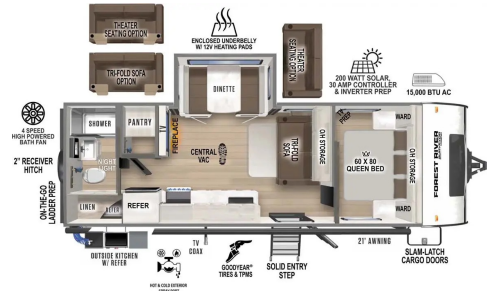

2025 FOREST RIVER SURVEYOR LEGEND 252RBLE

$35,992.00

Originally $51,272.00

SPECIFICATIONS

Year	2025
Manufacturer	FOREST RIVER
Brand	SURVEYOR LEGEND
Model	252RBLE
Type	Travel Trailer
Status	New
Stock #	SV478962
Financing Available	✓
Warranty Available	✓
Suspension	N/A
Leveling	N/A
Exterior Length	29.6 ft.
Dry Weight	5313 lbs.
Sleeping Capacity	4 person(s)
Interior Colour	Desert Canyon
Exterior Colour	Fiberglass
Slideouts	1

Disclaimer: Product information, pricing and photos are as accurate as possible and are subject to change without notice.

SELLING FEATURES

Specifications and Features:

- Length (ft): 29'7"
- Width (ft): 8'0"
- Height (ft): 11'3"
- Interior Height (ft): 6'10"
- GVWR (lbs): 7590
- Dry Weight (lbs): 5313
- Payload Capacity (lbs): 2277
- Hitch Weight (lbs): 590
- Number Of Fresh Water Holding Tanks: 1
- Total Fresh Water Tank Capacity (gallons): 30

OPTIONS & EQUIPMENT

TURN KEY CAMP ESSENTIALS PACKAGE:

- Extended Season Ready
- 2" Aluminum Framed Floor w/ Block Foam Insulation
- Sealed Underbelly w/ Forced Heat & Radiant Foil Insulation
- 12V Tank Heaters
- Goodyear® Tires
- 15K A/C
- 200 Watt Solar Panel & 30 Amp Solar Controller
- Solar Inverter Prep
- Tire Pressure Monitoring System (TPMS)
- Electric Awning w/ LED Lightstrip
- Central Vacuum System
- 10 Cu. Ft. 12V Black Glass Refrigerator
- Adjustable Platform Entry Step w/ Night Light (All Entries)
- Friction Hinge Black Glass Entry Door(s)
- 2" Rear Accessory Hitch
- Large Safety Assist Handle
- Tankless Water Heater
- Carpet-Free Interiors
- Black Stainless Steel Undermount Kitchen Sink
- Residential Cutting Board/ Sink Cover w/ Mounting Bracket
- Bluetooth Stereo
- Porcelain Toilet
- Roller Shades T/O
- Upgraded Slow-Close Shower Door
- HD TV
- Residential Faucets