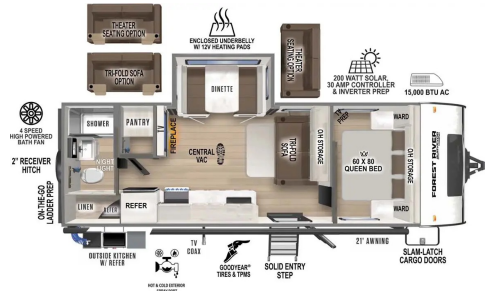

SPECIFICATIONS

Year	2025
Manufacturer	FOREST RIVER
Brand	SURVEYOR LEGEND
Model	252RBLE
Type	Travel Trailer
Status	New
Stock #	SV478962
Financing Available	✓
Warranty Available	✓
Suspension	N/A
Leveling	N/A
Exterior Length	29.6 ft.
Dry Weight	5313 lbs.
Sleeping Capacity	4 person(s)
Interior Colour	Desert Canyon
Exterior Colour	Fiberglass
Slideouts	1

Disclaimer: Product information, pricing and photos are as accurate as possible and are subject to change without notice.

SELLING FEATURES

Specifications and Features:

- Length (ft): 29'7"
- Width (ft): 8'0"
- Height (ft): 11'3"
- Interior Height (ft): 6'10"
- GVWR (lbs): 7590
- Dry Weight (lbs): 5313
- Payload Capacity (lbs): 2277
- Hitch Weight (lbs): 590
- Number Of Fresh Water Holding Tanks: 1
- Total Fresh Water Tank Capacity (gal): 30