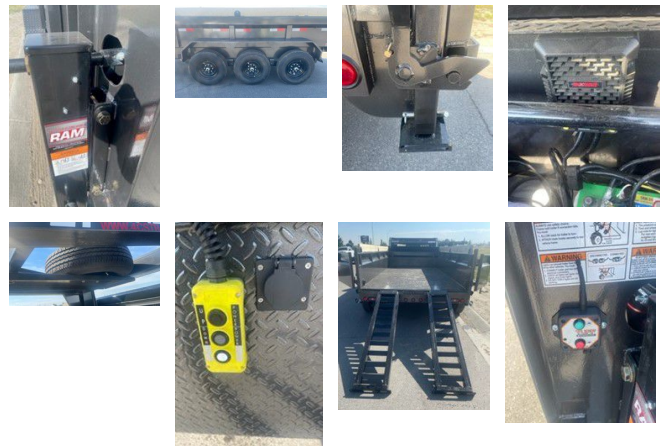

2025 LOAD TRAIL GOOSENECK DUMPBOX DG16

SPECIFICATIONS

Year	2025
Manufacturer	LOAD TRAIL
Brand	GOOSENECK DUMPBOX
Model	DG16
Type	Gooseneck Trailer
Status	New
Stock #	334481
Financing Available	✘
Warranty Available	✘
Location	High River
Exterior Length	16.0 ft. (192 inches)
GVWR	N/A lbs.
Exterior Width	7.00 ft. (84 inches)
Colour	GUN METAL GRAY

Disclaimer: Product information, pricing and photos are as accurate as possible and are subject to change without notice.

SELLING FEATURES

2025 CONTRACTOR'S SUPER DUTY GOOSENECK LOW PRO DUMPBOX 16FT TRIPLE AXLE (21,000LBS GVW)83" X 16FT W/ADDITIONAL OPTIONS