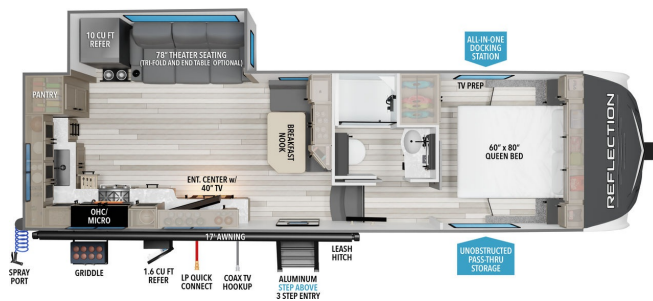

## 2023 GRAND DESIGN REFLECTION 150 SERIES 270BN

### SPECIFICATIONS

Year	2023
Manufacturer	GRAND DESIGN
Brand	REFLECTION 150 SERIES
Model	270BN
Type	Fifth Wheel
Status	PreOwned
Stock #	7036A
Financing Available	✓
Warranty Available	✓
Suspension	N/A
Leveling	N/A
Exterior Length	30.0 ft.
Dry Weight	N/A lbs.
Sleeping Capacity	6 person(s)
Interior Colour	N/A
Exterior Colour	N/A
Slideouts	1