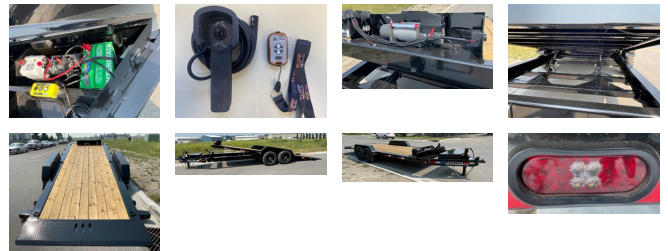

### 2025 LOAD TRAIL TILT N GO TRAILER POWER UP/DOWN TRAILER TH20

#### SPECIFICATIONS

Year	2025
Manufacturer	LOAD TRAIL
Brand	TILT N GO TRAILER POWER UP/DOWN TRAILER
Model	TH20
Type	Tilt Deck Trailer
Status	New
Stock #	330312
Financing Available	✘
Warranty Available	✘
Location	High River
Exterior Length	20.0 ft. (240 inches)
GVWR	N/A lbs.
Exterior Width	7.00 ft. (84 inches)
Colour	N/A

#### SELLING FEATURES

2025 TILT N GO FULL-TILT DECK 20 FT TANDEM AXLE POWER UP/DOWN (14,000LBS GVW) 83" X 20 FT W/ADDITIONAL OPTIONS:

- L.E.D. LIGHTS, full L.E.D. light package
- L.E.D. BACKUP LIGHTS - backup safely in dark
- SPARE TIRE MOUNT w/locking mechanism, prevents theft