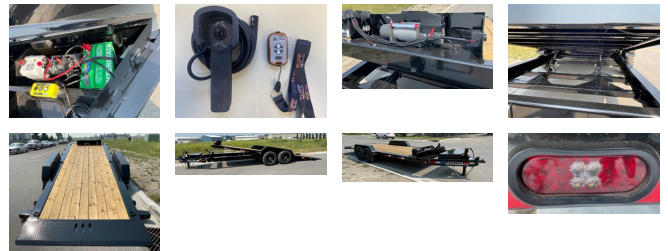

**2025 LOAD TRAIL TILT N GO TRAILER POWER UP/DOWN TRAILER TH20**

**SPECIFICATIONS**

Year	2025
Manufacturer	LOAD TRAIL
Brand	TILT N GO TRAILER POWER UP/DOWN TRAILER
Model	TH20
Type	Tilt Deck Trailer
Status	New
Stock #	330312
Financing Available	✘
Warranty Available	✘
Location	High River
Exterior Length	20.0 ft. (240 inches)
GVWR	N/A lbs.
Exterior Width	7.00 ft. (84 inches)
Colour	N/A

Disclaimer: Product information, pricing and photos are as accurate as possible and are subject to change without notice.

**SELLING FEATURES**

2025 TILT N GO FULL-TILT DECK 20 FT TANDEM AXLE POWER UP/DOWN (14,000LBS GVW) 83" X 20 FT W/ADDITIONAL OPTIONS:

- L.E.D. LIGHTS, full L.E.D. light package
- L.E.D. BACKUP LIGHTS - backup safely in dark
- SPARE TIRE MOUNT w/locking mechanism, prevents theft

...

Powered by focusRV

Powered by focusRV