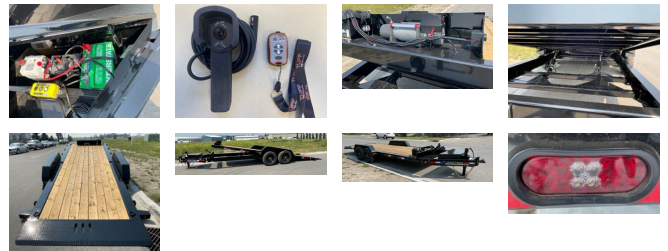

2025 LOAD TRAIL TILT N GO TRAILER POWER UP/DOWN TRAILER TH20

SPECIFICATIONS

Year	2025
Manufacturer	LOAD TRAIL
Brand	TILT N GO TRAILER POWER UP/DOWN TRAILER
Model	TH20
Type	Tilt Deck Trailer
Status	New
Stock #	330312
Financing Available	✘
Warranty Available	✘
Location	High River
Exterior Length	20.0 ft. (240 inches)
GVWR	N/A lbs.
Exterior Width	7.00 ft. (84 inches)
Colour	N/A

Disclaimer: Product information, pricing and photos are as accurate as possible and are subject to change without notice.

SELLING FEATURES

2025 TILT N GO FULL-TILT DECK 20 FT TANDEM AXLE POWER UP/DOWN (14,000LBS GVW) 83" X 20 FT W/ADDITIONAL OPTIONS:

- L.E.D. LIGHTS, full L.E.D. light package
- L.E.D. BACKUP LIGHTS - backup safely in dark
- SPARE TIRE MOUNT w/locking mechanism, prevents theft

...

Powered by focusRV

Powered by focusRV