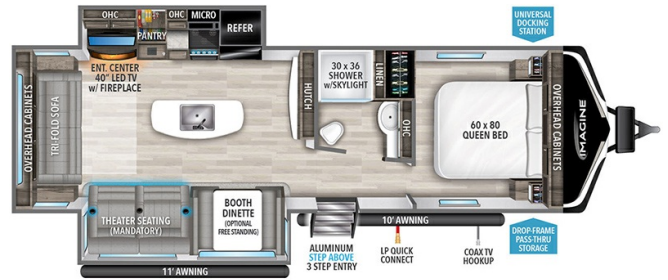

2025 GRAND DESIGN IMAGINE 2970RL

MSRP \$90,980.00

\$295 Bi-Weekly

\$0 down @ 7.99% APR for 60/240 months

(\$28,846 C.O.B.) O.A.C.

Woody's Price \$72,980.00

SPECIFICATIONS

Year	2025
Manufacturer	GRAND DESIGN
Brand	IMAGINE
Model	2970RL
Type	Travel Trailer
Status	New
Stock #	49738
Financing Available	✓
Warranty Available	Manufacturer
Suspension	N/A
Leveling	N/A
Exterior Length	34.2 ft.
Dry Weight	7397 lbs.
Sleeping Capacity	6 person(s)
Interior Colour	N/A
Exterior Colour	Fiberglass
Slideouts	2

Disclaimer: Product information, pricing and photos are as accurate as possible and are subject to change without notice.

SELLING FEATURES

Specifications and Features:

- Length (ft): 34'2"
- Width (ft): 8'0"
- Height (ft): 11'3"
- Interior Height (ft): 6'9"
- GVWR (lbs): 8995
- Dry Weight (lbs): 7397
- Payload Capacity (lbs): 1598
- Hitch Weight (lbs): 751
- Number Of Fresh Water Holding Tanks: 1
- Total Fresh Water Tank Capacit...

OPTIONS & EQUIPMENT

- RVIA SEAL
- FIREPLACE
- FREE STANDING TABLE AND CHAIRS
- THEATER SEATING IPO TRIFOLD SOFA
- 50 AMP SERVICE - WIRED AND FRAMED FOR 2ND A/C
- IMAGINE PEACE OF MIND PACKAGE
- IMAGINE ULTIMATE POWER PACKAGE
- IMAGINE 4 SEASON PROTECTION PACKAGE
- GOODYEAR TIRES
- IMAGINE SOLAR PACKAGE
- SAFERIDE RV ROAD SIDE ASSISTANCE
- ABS AXLE ASSEMBLY
- WOODY'S VOLUME DISCOUNT