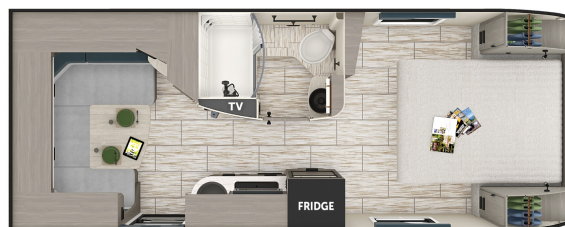

2022 LANCE LANCE 2075

\$69,900.00

\$344 Bi-Weekly

SPECIFICATIONS

Year	2022
Manufacturer	LANCE
Brand	LANCE
Model	2075
Type	Travel Trailer
Status	PreOwned
Stock #	7638A
Financing Available	✓
Warranty Available	✓
Suspension	N/A
Leveling	N/A
Exterior Length	25.0 ft.
Dry Weight	N/A lbs.
Sleeping Capacity	4 person(s)
Interior Colour	GRAYSON
Exterior Colour	N/A
Slideouts	N/A