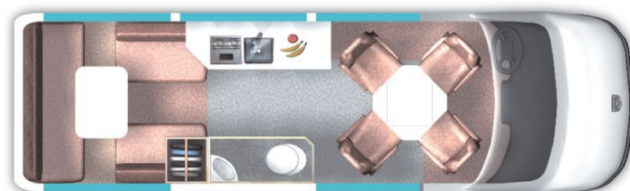

SICARD RV

sales.leads.focusrv@sicardrv.com 1-800-688-2210
7526 Regional Road 20, West Lincoln, ON L0R 2A0
Local 1-905-957-3344 | Fax 1-905-957-7855 | www.sicardrv.com

SPECIAL UNIT

$109,900.00

Originally ~~$114,900~~

$670 Bi-Weekly

2015 ROADTREK ADVENTUROUS TS

SPECIFICATIONS

Year	2015
Manufacturer	ROADTREK
Brand	ADVENTUROUS
Model	TS
Type	Motorhome
Class	B
Fuel Type	DIESEL
Status	PreOwned
Stock #	22718
Financing Available	✘
Warranty Available	✘
Odometer	84002 kms.
VIN	WDABF4CD6F5960502
Chassis	N/A
Engine	N/A
Transmission	N/A
Suspension	N/A
Leveling	N/A
Exterior Length	22.7 ft.
Dry Weight	N/A lbs.
Sleeping Capacity	4 person(s)
Interior Colour	Onyx
Exterior Colour	Silver
Slideouts	N/A

Disclaimer: Product information, pricing and photos are as accurate as possible and are subject to change without notice.

SELLING FEATURES

Introducing the 2015 Adventurous TS, from Roadtrek. The Adventurous TS is your perfect traveling companion. This B class motorhome sleeps up to 4 people. The Adventurous TS rides on a Mercedes-Benz Sprinter chassis, powered by a 190HP diesel engine with a 5 speed automatic transmission w/overdriv...

OPTIONS & EQUIPMENT

- INDUCTION STOVETOP
- ROOF LADDER
- TOUCH SCREEN CONTROL PANEL
- MICROWAVE
- POWER MOTION SOFA
- TV IN REAR

Powered by focusRV