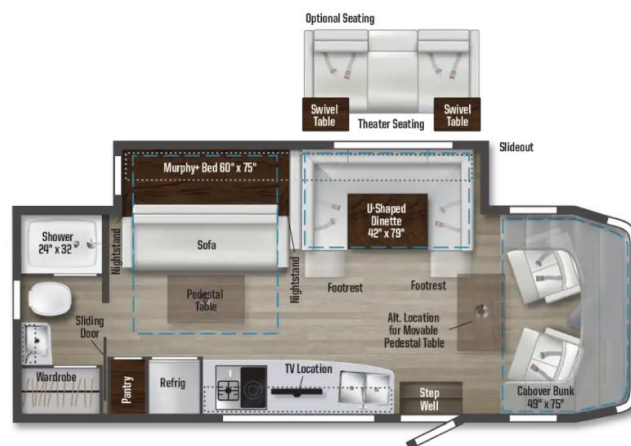

\$1,071 Bi-Weekly

SPECIFICATIONS

Year	2025
Manufacturer	WINNEBAGO
Brand	VIEW
Model	24D
Type	Motorhome
Class	C
Fuel Type	DIESEL
Status	New
Stock #	22715
Financing Available	✘
Warranty Available	✘
Odometer	1475 kms.
VIN	W1X8N33YXPN234196
Chassis	N/A
Engine	N/A
Transmission	N/A
Suspension	N/A
Leveling	N/A
Exterior Length	25.5 ft.
Dry Weight	10238 lbs.
Sleeping Capacity	4 person(s)
Interior Colour	Harmonious / Taupe / Col Walnut
Exterior Colour	Bay Mist II
Slideouts	1