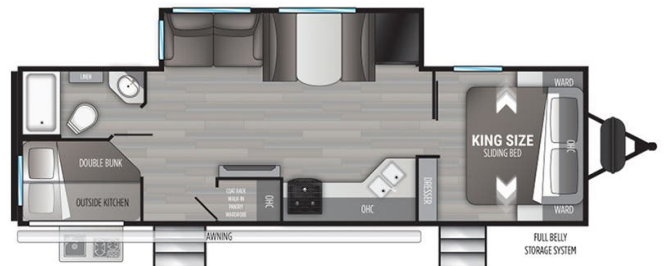

SPECIAL UNIT

\$42,595.00

Originally \$44,595

2022 CRUISER RV MPG ULTRA-LITE 2860BH

SPECIFICATIONS

Year	2022
Manufacturer	CRUISER RV
Brand	MPG ULTRA-LITE
Model	2860BH
Type	Travel Trailer
Status	PreOwned
Stock #	SP209
Financing Available	✓
Warranty Available	✓
Suspension	N/A
Leveling	Electric
Exterior Length	32.0 ft.
Dry Weight	6724 lbs.
Sleeping Capacity	10 person(s)
Interior Colour	N/A
Exterior Colour	N/A
Slideouts	1

Disclaimer: Product information, pricing and photos are as accurate as possible and are subject to change without notice.

SELLING FEATURES

- Dimensions
- Length
 - 32.92 ft. (395 in.)
- Width
 - 8.32 ft. (99.8 in.)
- Height
 - 11.25 ft. (135 in.)
- Interior Height
 - 6.88 ft. (82.5 in.)
- Weight
 - Dry Weight
 - 6,724 lbs.
 - Payload Capacity
 - 2,904 lbs.
 - GVWR
 - 9,600 lbs.
 - Hitch Weight
 - 860 lbs.
 - Holding Tanks
 - Numb...