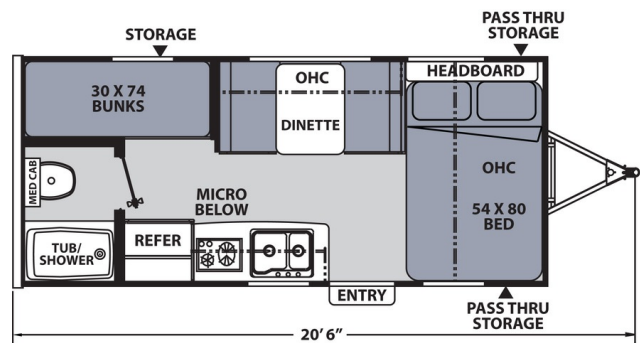

2020 COACHMEN APEX NANO 185 BH

\$28,490.00

Originally \$28,490.00

SPECIFICATIONS

Year	2020
Manufacturer	COACHMEN
Brand	APEX NANO
Model	185 BH
Type	Travel Trailer
Status	PreOwned
Stock #	7230
Financing Available	✓
Warranty Available	✓
Suspension	N/A
Leveling	N/A
Exterior Length	20.4 ft.
Dry Weight	2850 lbs.
Sleeping Capacity	N/A person(s)
Interior Colour	N/A
Exterior Colour	N/A
Slideouts	N/A