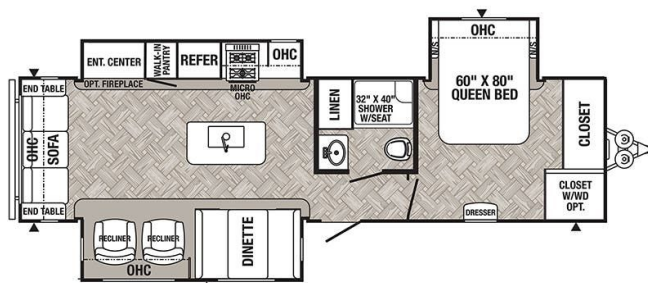

Disclaimer: Product information, pricing and photos are as accurate as possible and are subject to change without notice.

SELLING FEATURES

Introducing the 2021 Puma 31RLQS, from Palomino. The Puma 31RLQS contains everything you will need to make traveling effortless and straightforward. This travel trailer sleeps up to 4 people. Inside the Puma 31RLQS, you will find a tri-fold sofa that converts into a bed providing additional sleep...

OPTIONS & EQUIPMENT

- FRONT POWER TONGUE JACK
- ROOF LADDER
- SPARE TIRE
- KITCHEN ISLAND WITH SINK
- 3-BURNER STOVE TOP
- MICROWAVE
- OVEN
- FIREPLACE
- TRI-FOLD SOFA BED
- TABLE AND CHAIRS DINETTE
- THEATER SEAT SOFA
- POWERAWNING