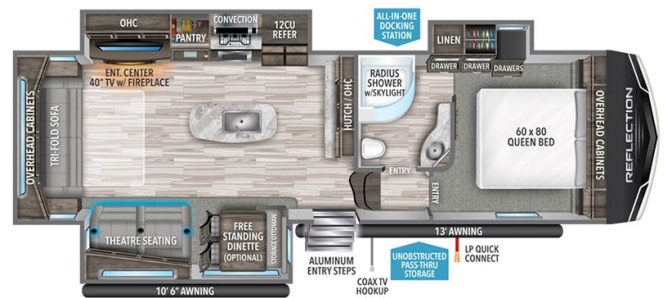

### SPECIFICATIONS

Year	2020
Manufacturer	GRAND DESIGN
Brand	REFLECTION
Model	303 RLS
Type	Fifth Wheel
Status	PreOwned
Stock #	7208A
Financing Available	✓
Warranty Available	✓
Suspension	N/A
Leveling	N/A
Exterior Length	32.3 ft.
Dry Weight	9300 lbs.
Sleeping Capacity	N/A person(s)
Interior Colour	N/A
Exterior Colour	N/A
Slideouts	3

### SELLING FEATURES

Very well kept, maintained and equipped triple slide Fifth Wheel!

Has ducted roof air conditioner, Arctic insulation, dual pane windows, 2 power awnings, 3 Lithium batteries with Bluetooth, 3000 Watts inverter, DC to DC charger, self leveling jacks, fireplace, 2 X high volume fans with remote c...