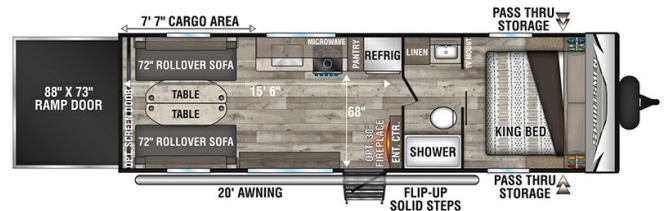

SPECIAL UNIT
\$31,995.00

Originally \$33,995

\$170 Bi-Weekly
2021 KZ SPORTSMEN LE 270THLE
SPECIFICATIONS

Year	2021
Manufacturer	KZ
Brand	SPORTSMEN LE
Model	270THLE
Type	Toy Hauler
Status	PreOwned
Stock #	P2295B
Financing Available	✓
Warranty Available	✓
Suspension	N/A
Leveling	N/A
Exterior Length	30.8 ft.
Dry Weight	5470 lbs.
Sleeping Capacity	4 person(s)
Interior Colour	N/A
Exterior Colour	Sheet Metal
Slideouts	N/A

Disclaimer: Product information, pricing and photos are as accurate as possible and are subject to change without notice.

SELLING FEATURES
Specifications and Features:

- Length (ft): 30'10"
- Width (ft): 8'0"
- Height (ft): 10'8"
- Interior Height (ft): 6'6"
- Dry Weight (lbs): 5470
- Payload Capacity (lbs): 3330
- Hitch Weight (lbs): 1030
- Number Of Fresh Water Holding Tanks: 1
- Total Fresh Water Tank Capacity (gal): 45
- Num...