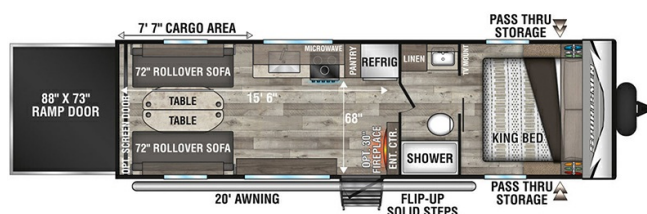

### SPECIFICATIONS

Year	2021
Manufacturer	KZ
Brand	SPORTSMEN LE TOY HAULER
Model	270THLE
Type	Toy Hauler
Status	PreOwned
Stock #	P2295B
Financing Available	✓
Warranty Available	✓
Suspension	N/A
Leveling	N/A
Exterior Length	30.8 ft.
Dry Weight	5470 lbs.
Sleeping Capacity	4 person(s)
Interior Colour	N/A
Exterior Colour	Sheet Metal
Slideouts	N/A

### SELLING FEATURES

Specifications and Features:

- Length (ft): 30'10"
- Width (ft): 8'0"
- Height (ft): 10'8"
- Interior Height (ft): 6'6"
- Dry Weight (lbs): 5470
- Payload Capacity (lbs): 3330
- Hitch Weight (lbs): 1030
- Number Of Fresh Water Holding Tanks: 1
- Total Fresh Water Tank Capacity (gal): 45
- Num...