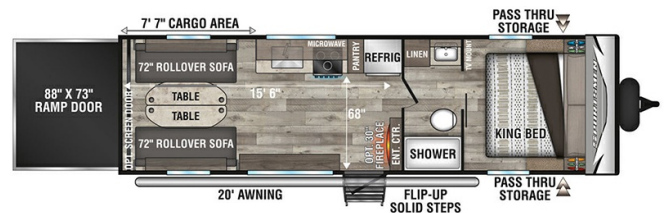

SPECIAL UNIT
\$31,995.00

Originally \$33,995

\$170 Bi-Weekly
2021 KZ SPORTSMEN LE TOY HAULER 270THLE
SPECIFICATIONS

Year	2021
Manufacturer	KZ
Brand	SPORTSMEN LE TOY HAULER
Model	270THLE
Type	Toy Hauler
Status	PreOwned
Stock #	P2295B
Financing Available	✓
Warranty Available	✓
Suspension	N/A
Leveling	N/A
Exterior Length	30.8 ft.
Dry Weight	5470 lbs.
Sleeping Capacity	4 person(s)
Interior Colour	N/A
Exterior Colour	Sheet Metal
Slideouts	N/A

Disclaimer: Product information, pricing and photos are as accurate as possible and are subject to change without notice.

SELLING FEATURES

Specifications and Features:

- Length (ft): 30'10"
- Width (ft): 8'0"
- Height (ft): 10'8"
- Interior Height (ft): 6'6"
- Dry Weight (lbs): 5470
- Payload Capacity (lbs): 3330
- Hitch Weight (lbs): 1030
- Number Of Fresh Water Holding Tanks: 1
- Total Fresh Water Tank Capacity (gal): 45
- Num...