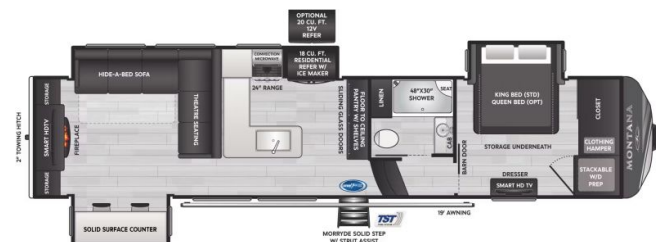

\$588 Bi-Weekly

SPECIFICATIONS

Year	2025
Manufacturer	KEYSTONE
Brand	MONTANA
Model	3531RE
Type	Fifth Wheel
Status	New
Stock #	22698
Financing Available	✘
Warranty Available	✘
Suspension	N/A
Leveling	N/A
Exterior Length	38.7 ft.
Dry Weight	13230 lbs.
Sleeping Capacity	5 person(s)
Interior Colour	Oakmont
Exterior Colour	Mystic White
Slideouts	3

Disclaimer: Product information, pricing and photos are as accurate as possible and are subject to change without notice.

SELLING FEATURES

Introducing the 2025 Montana 3531RE, from Keystone. Embark on the journey of a lifetime with the Montana 3531RE. This fifth wheel sleeps up to 5 people. Inside the Montana 3531RE, you will find an L shaped sofa that includes hide-a-bed that expands into another sleeping space when required. Inclu...