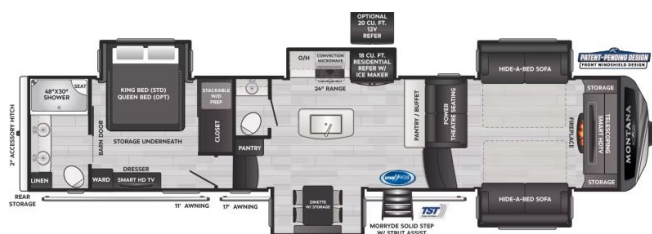

Originally ~~\$189,950.00~~

\$633 Bi-Weekly

SPECIFICATIONS

Year	2025
Manufacturer	KEYSTONE
Brand	MONTANA
Model	3761FL
Type	Fifth Wheel
Status	New
Stock #	22699
Financing Available	✘
Warranty Available	✘
Suspension	N/A
Leveling	N/A
Exterior Length	41.0 ft.
Dry Weight	14860 lbs.
Sleeping Capacity	6 person(s)
Interior Colour	Woodcliff
Exterior Colour	Mystic White
Slideouts	5

Disclaimer: Product information, pricing and photos are as accurate as possible and are subject to change without notice.

SELLING FEATURES

Introducing the 2025 Montana 3761FL, from Keystone. Embark on the journey of a lifetime with the Montana 3761FL. This fifth wheel sleeps up to 6 people. Inside the Montana 3761FL, you will find two hide-a-bed sofas that expand into another sleeping space when required. Included with this Montana ...