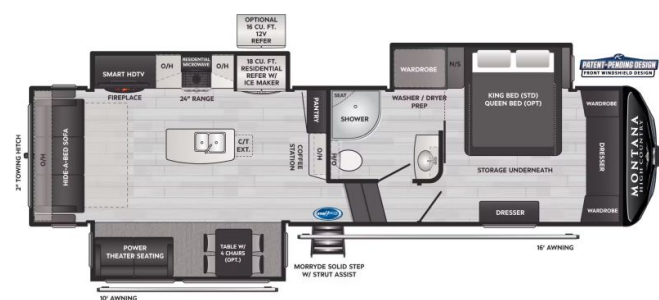

### SPECIFICATIONS

Year	2025
Manufacturer	KEYSTONE
Brand	MONTANA HIGH COUNTRY
Model	295RL
Type	Fifth Wheel
Status	New
Stock #	22700
Financing Available	✘
Warranty Available	✘
Suspension	N/A
Leveling	N/A
Exterior Length	34.0 ft.
Dry Weight	11590 lbs.
Sleeping Capacity	6 person(s)
Interior Colour	Kingston
Exterior Colour	Mystic White
Slideouts	3

### SELLING FEATURES

Introducing the 2025 Montana High Country 295RL, from Keystone. Embark on the journey of a lifetime with the Montana High Country 295RL. This fifth wheel sleeps up to 4 people. Inside the Montana High Country 295RL, you will find a hide-a-bed sofa that expands into another sleeping space when req...