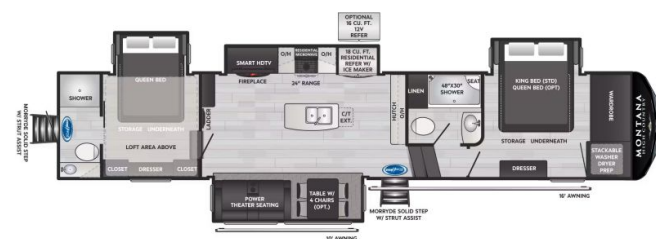

### SPECIFICATIONS

Year	2025
Manufacturer	KEYSTONE
Brand	MONTANA HIGH COUNTRY
Model	381TB
Type	Fifth Wheel
Status	New
Stock #	22703
Financing Available	✘
Warranty Available	✘
Suspension	N/A
Leveling	N/A
Exterior Length	42.5 ft.
Dry Weight	14330 lbs.
Sleeping Capacity	7 person(s)
Interior Colour	Arlington
Exterior Colour	Mystic White
Slideouts	4