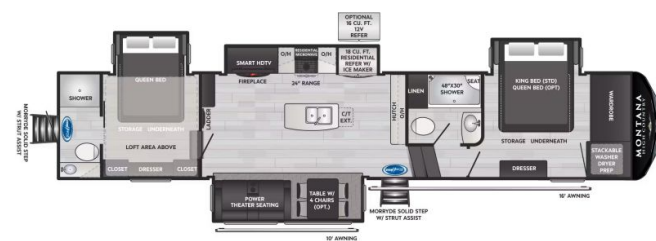

\$543 Bi-Weekly

SPECIFICATIONS

Year	2025
Manufacturer	KEYSTONE
Brand	MONTANA HIGH COUNTRY
Model	381TB
Type	Fifth Wheel
Status	New
Stock #	22703
Financing Available	✘
Warranty Available	✘
Suspension	N/A
Leveling	N/A
Exterior Length	42.5 ft.
Dry Weight	14330 lbs.
Sleeping Capacity	7 person(s)
Interior Colour	Arlington
Exterior Colour	Mystic White
Slideouts	4

Disclaimer: Product information, pricing and photos are as accurate as possible and are subject to change without notice.

SELLING FEATURES

Introducing the 2025 Montana High Country 381TB, from Keystone. Embark on the journey of a lifetime with the Montana High Country 381TB. This fifth wheel sleeps up to 8 people. Inside the Montana High Country 381TB, you will find a rear loft area providing extra sleeping spaces when required. Inc...