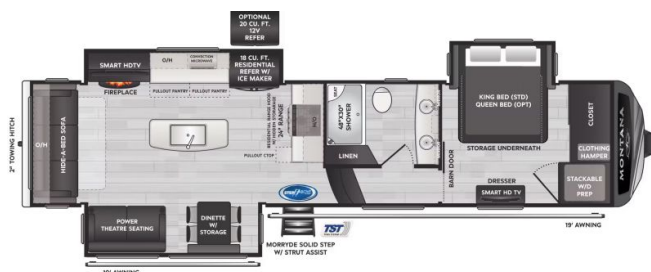

Originally \$209,950.00

\$656 Bi-Weekly

SPECIFICATIONS

Year	2025
Manufacturer	KEYSTONE
Brand	MONTANA
Model	3231CK
Type	Fifth Wheel
Status	New
Stock #	22704
Financing Available	✘
Warranty Available	✘
Suspension	N/A
Leveling	N/A
Exterior Length	37.5 ft.
Dry Weight	13300 lbs.
Sleeping Capacity	4 person(s)
Interior Colour	Woodcliff
Exterior Colour	Volcano Full Body Paint
Slideouts	3

Disclaimer: Product information, pricing and photos are as accurate as possible and are subject to change without notice.

SELLING FEATURES

Introducing the 2025 Montana 3231CK, from Keystone. Embark on the journey of a lifetime with the Montana 3231CK. This fifth wheel sleeps up to 4 people. Inside the Montana 3231CK, you will find a hide-a-bed sofa that expands into another sleeping space when required. Included with this Montana 32...