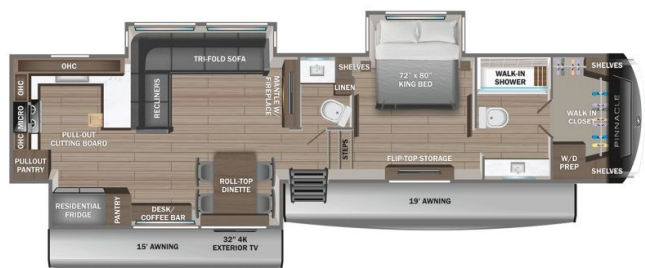

Originally ~~\$222,950.00~~

\$746 Bi-Weekly

SPECIFICATIONS

Year	2025
Manufacturer	JAYCO
Brand	PINNACLE
Model	38FBRK
Type	Fifth Wheel
Status	New
Stock #	22705
Financing Available	✘
Warranty Available	✘
Suspension	N/A
Leveling	N/A
Exterior Length	43.9 ft.
Dry Weight	16047 lbs.
Sleeping Capacity	4 person(s)
Interior Colour	Vintage Farmhouse
Exterior Colour	Midnight Charcoal
Slideouts	3

Disclaimer: Product information, pricing and photos are as accurate as possible and are subject to change without notice.

SELLING FEATURES

Introducing the 2025 Pinnacle 38FBRK, made by Jayco. This fifth wheel provides you with all of the comforts you need and sleeps up to 4 people. Inside this Pinnacle 38FBRK, you will find a tri-fold sofa that converts to another bed for an additional sleeping space when needed. Included with this ...