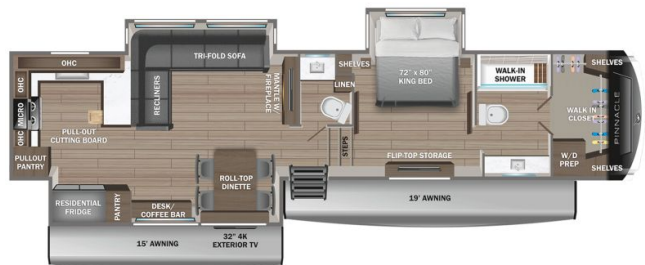

### SPECIFICATIONS

Year	2025
Manufacturer	JAYCO
Brand	PINNACLE
Model	38FBRK
Type	Fifth Wheel
Status	New
Stock #	22706
Financing Available	✘
Warranty Available	✘
Suspension	N/A
Leveling	N/A
Exterior Length	43.9 ft.
Dry Weight	16007 lbs.
Sleeping Capacity	4 person(s)
Interior Colour	Vintage Farmhouse
Exterior Colour	White
Slideouts	3