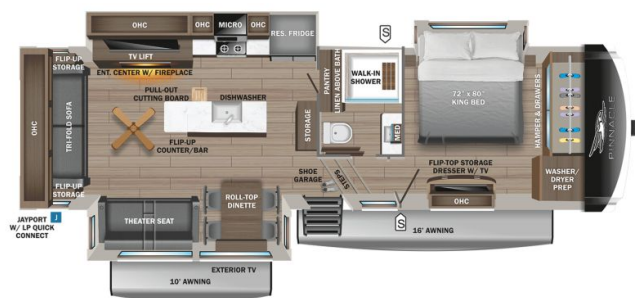

### SPECIFICATIONS

Year	2025
Manufacturer	JAYCO
Brand	PINNACLE
Model	32RLTS
Type	Fifth Wheel
Status	New
Stock #	22708
Financing Available	✘
Warranty Available	✘
Suspension	N/A
Leveling	N/A
Exterior Length	36.5 ft.
Dry Weight	14216 lbs.
Sleeping Capacity	4 person(s)
Interior Colour	Vintage Farmhouse
Exterior Colour	Midnight Gold
Slideouts	3