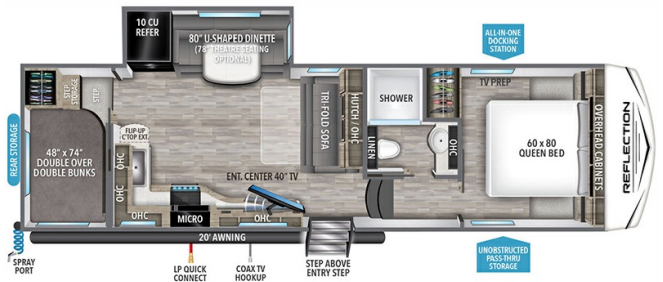

2025 GRAND DESIGN REFLECTION 100 27BH

MSRP \$74,980.00

\$263 Bi-Weekly

\$0 down @ 7.99% APR for 60/240 months

(\$25,684 C.O.B.) O.A.C.

Woody's Price \$64,980.00

SPECIFICATIONS

Year	2025
Manufacturer	GRAND DESIGN
Brand	REFLECTION 100
Model	27BH
Type	Fifth Wheel
Status	New
Stock #	49729
Financing Available	✓
Warranty Available	Manufacturer
Suspension	N/A
Leveling	N/A
Exterior Length	32.3 ft.
Dry Weight	8038 lbs.
Sleeping Capacity	10 person(s)
Interior Colour	COLLINS
Exterior Colour	Fiberglass
Slideouts	1

Disclaimer: Product information, pricing and photos are as accurate as possible and are subject to change without notice.

SELLING FEATURES

Specifications and Features:

- Length (ft): 32'3"
- Width (ft): 8'0"
- Height (ft): 12'0"
- GVWR (lbs): 10195
- Dry Weight (lbs): 8038
- Hitch Weight (lbs): 1218
- Number Of Fresh Water Holding Tanks: 1
- Total Fresh Water Tank Capacity (gal): 55
- Number Of Gray Water Holding Tanks: 1
- Tota...