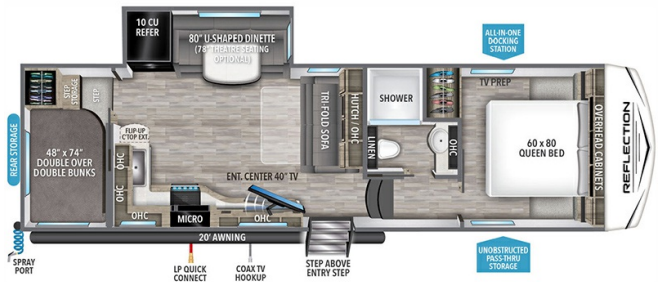

#### SPECIFICATIONS

Year	2025
Manufacturer	GRAND DESIGN
Brand	REFLECTION 100
Model	27BH
Type	Fifth Wheel
Status	New
Stock #	49729
Financing Available	✓
Warranty Available	Manufacturer
Suspension	N/A
Leveling	N/A
Exterior Length	32.3 ft.
Dry Weight	8038 lbs.
Sleeping Capacity	10 person(s)
Interior Colour	COLLINS
Exterior Colour	Fiberglass
Slideouts	1

#### SELLING FEATURES

Specifications and Features:

- Length (ft): 32'3"
- Width (ft): 8'0"
- Height (ft): 12'0"
- GVWR (lbs): 10195
- Dry Weight (lbs): 8038
- Hitch Weight (lbs): 1218
- Number Of Fresh Water Holding Tanks: 1
- Total Fresh Water Tank Capacity (gal): 55
- Number Of Gray Water Holding Tanks: 1
- Tota...