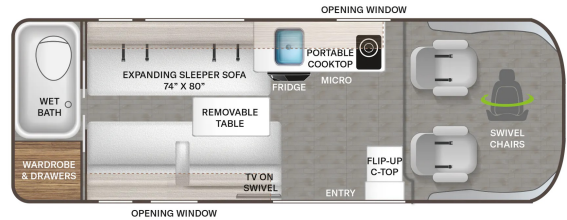

Originally \$200,670.00

SPECIFICATIONS

Year	2025
Manufacturer	THOR MOTOR COACH
Brand	Sequence
Model	20L
Type	Motorhome
Class	B
Fuel Type	Gas
Status	New
Stock #	Sequence 2528
Financing Available	✓
Warranty Available	✓
Odometer	0 kms.
VIN	N/A
Chassis	2024 Dodge RAM 3500
Engine	N/A
Transmission	N/A
Suspension	N/A
Leveling	N/A
Exterior Length	21.0 ft.
Dry Weight	9350 lbs.
Sleeping Capacity	2 person(s)
Interior Colour	N/A
Exterior Colour	N/A
Slideouts	N/A

Disclaimer: Product information, pricing and photos are as accurate as possible and are subject to change without notice.

SELLING FEATURES

Construction & Exterior: Ram Promaster Gas "Window Van" Chassis - 3500 XT, 3,500-lb. Trailer Hitch with 4-Pin Connector, Thule® Lateral Arm Power Patio Awning with Integrated LED Lighting, Thule® Roof Rack System n/a on sky bunk, Screen Door For Entryway, Side Steps For Cab and Entry Doors, Sewer...