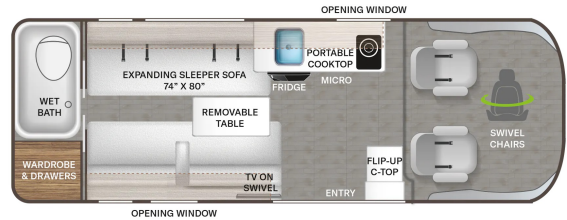

### SPECIFICATIONS

Year	2025
Manufacturer	THOR MOTOR COACH
Brand	Sequence
Model	20L *23
Type	Motorhome
Class	B
Fuel Type	Gas
Status	New
Stock #	Sequence 2528
Financing Available	✓
Warranty Available	✓
Odometer	0 kms.
VIN	N/A
Chassis	2024 Dodge RAM 3500
Engine	N/A
Transmission	N/A
Suspension	N/A
Leveling	N/A
Exterior Length	21.0 ft.
Dry Weight	9350 lbs.
Sleeping Capacity	2 person(s)
Interior Colour	N/A
Exterior Colour	N/A
Slideouts	N/A