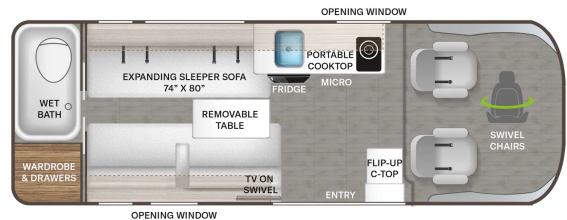

Originally \$200,670.00

SPECIFICATIONS

Year	2025
Manufacturer	THOR MOTOR COACH
Brand	Sequence
Model	20L
Type	Motorhome
Class	B
Fuel Type	Gas
Status	New
Stock #	Sequence 2528
Financing Available	✓
Warranty Available	✓
Odometer	0 kms.
VIN	N/A
Chassis	2024 Dodge RAM 3500
Engine	N/A
Transmission	N/A
Suspension	N/A
Leveling	N/A
Exterior Length	21.0 ft.
Dry Weight	9350 lbs.
Sleeping Capacity	2 person(s)
Interior Colour	N/A
Exterior Colour	N/A
Slideouts	N/A

Disclaimer: Product information, pricing and photos are as accurate as possible and are subject to change without notice.

SELLING FEATURES

Construction & Exterior: Ram Promaster Gas "Window Van" Chassis - 3500XT, 3,500-lb. Trailer Hitch with 4-Pin Connector, Thule® Lateral Arm Power Patio Awning with Integrated LED Lighting, Thule® Roof Rack System n/a on sky bunk, Screen Door For Entryway, Side Steps For Cab and Entry Doors, Sewer...