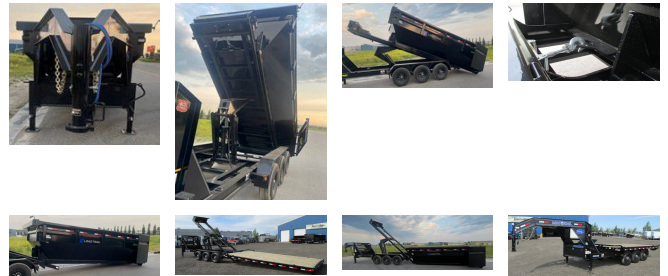

2025 LOAD TRAIL TRIPLE AXLE GOOSENECK DROP N GO ROLL OFF DUMP GD16

SPECIFICATIONS

Year	2025
Manufacturer	LOAD TRAIL
Brand	TRIPLE AXLE GOOSENECK DROP N GO ROLL OFF DUMP
Model	GD16
Type	Gooseneck Trailer
Status	New
Stock #	331887
Financing Available	✘
Warranty Available	✘
Location	High River
Exterior Length	16.0 ft. (192 inches)
GVWR	N/A lbs.
Exterior Width	7.50 ft. (90 inches)
Colour	Black

Disclaimer: Product information, pricing and photos are as accurate as possible and are subject to change without notice.

SELLING FEATURES

2025 GOOSENECK DROP-N-GO ROLL-OFF DUMP 16FT TRIPLE AXLE (21,000LBS GVW) 83" X 16FT W/ADDITIONAL OPTIONS:

- L.E.D. LIGHTS full LED package
- 10" I-BEAM GOOSENECK W/I-beam and square tubing chassis frame. **BUILT TOUGH!**
- FULL WIDTH FRONT TOOLBOX DIVIDED INTO TWO SECTIONS Front full width toolb...

Powered by focusRV